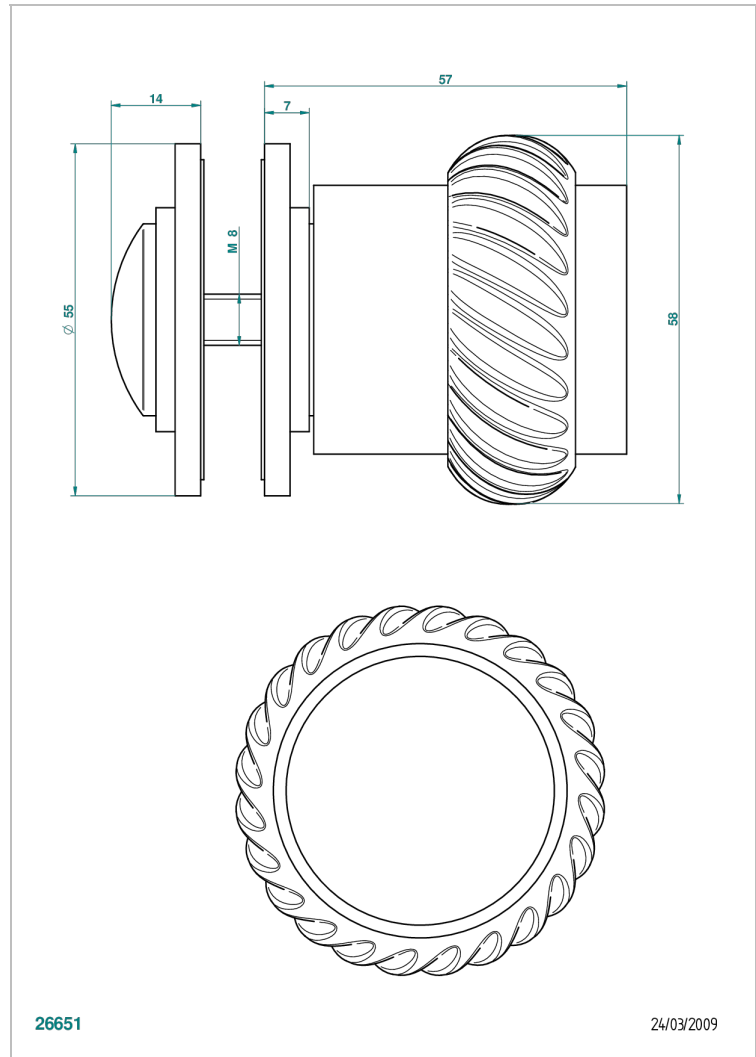

# DIPLOMATE ROPED RINGS

U4C-639V

Large door knob

## CHARACTERISTIC

- Diplomate Roped rings
- Large door knob

## AVAILABLE FINITIONS

Antique nickel - H28  
Black ceram - D30  
Blush PVD - H62  
Brass color PVD - H49  
Brown bronze color PVD - F33  
Gold color PVD - H52

Graphite PVD - H64  
Lacquered light bronze - D01  
Matt Umber PVD - H67  
Matt blush PVD - H60  
Matt brass color PVD - H50  
Matt brown bronze color PVD - F34