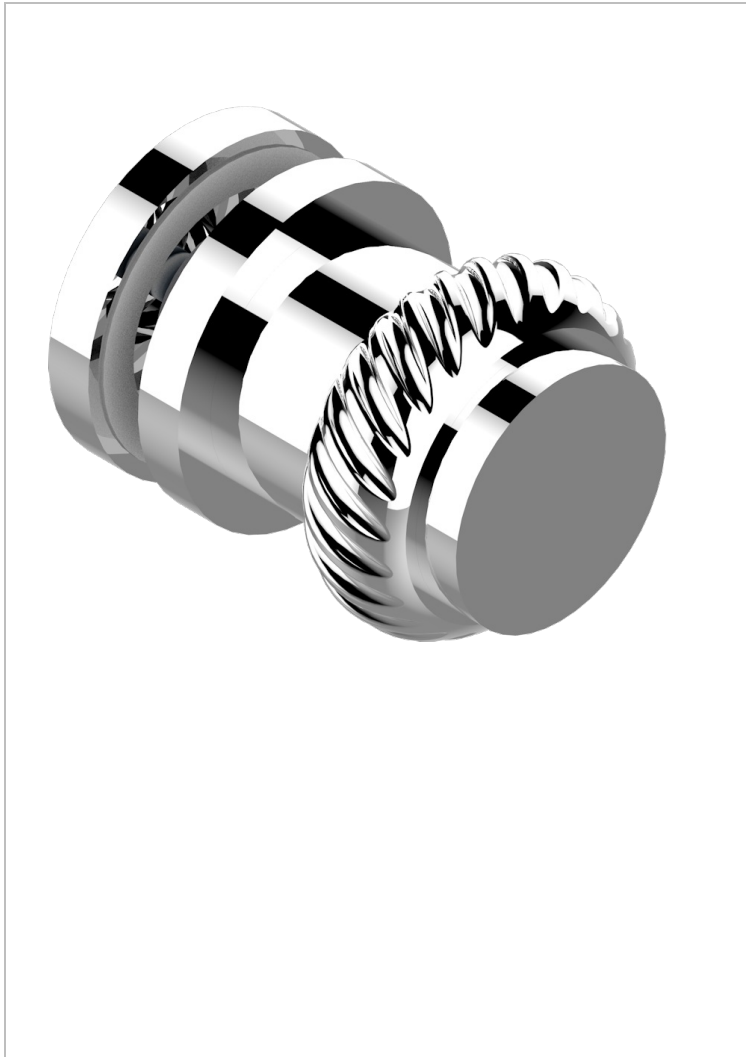

# DIPLOMATE ROPED RINGS

U4C-639V

Large door knob

26651

24/03/2009

## CHARACTERISTIC

- Diplomate Roped rings
- Large door knob

## AVAILABLE FINITIONS

Antique nickel - H28  
Black ceram - D30  
Blush PVD - H62  
Brass color PVD - H49  
Brown bronze color PVD - F33  
Gold color PVD - H52

Graphite PVD - H64  
Lacquered light bronze - D01  
Matt Umber PVD - H67  
Matt blush PVD - H60  
Matt brass color PVD - H50  
Matt brown bronze color PVD - F34