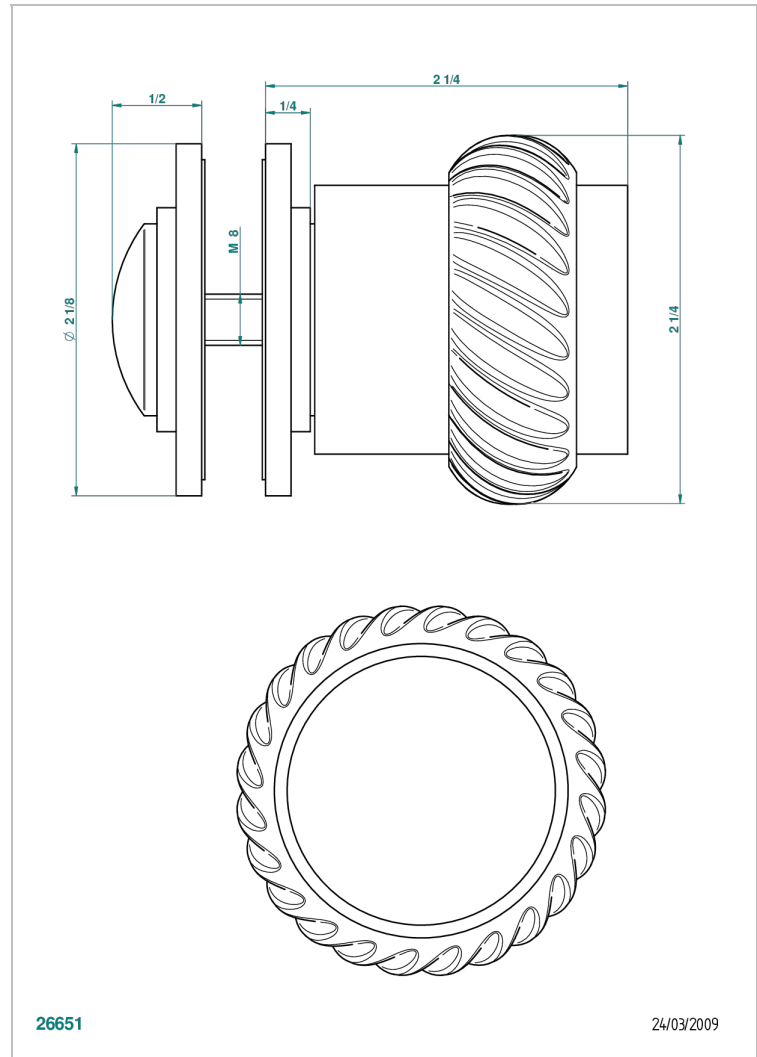

# DIPLOMATE ROPED RINGS

U4C-639V

Large door knob

26651

24/03/2009

## CHARACTERISTIC

- Diplomate Roped rings
- Large door knob

## AVAILABLE FINITIONS

Antique nickel - H28  
Black ceram - D30  
Blush PVD - H62  
Brass color PVD - H49  
Brown bronze color PVD - F33  
Gold color PVD - H52

Graphite PVD - H64  
Lacquered light bronze - D01  
Matt Umber PVD - H67  
Matt blush PVD - H60  
Matt brass color PVD - H50  
Matt brown bronze color PVD - F34