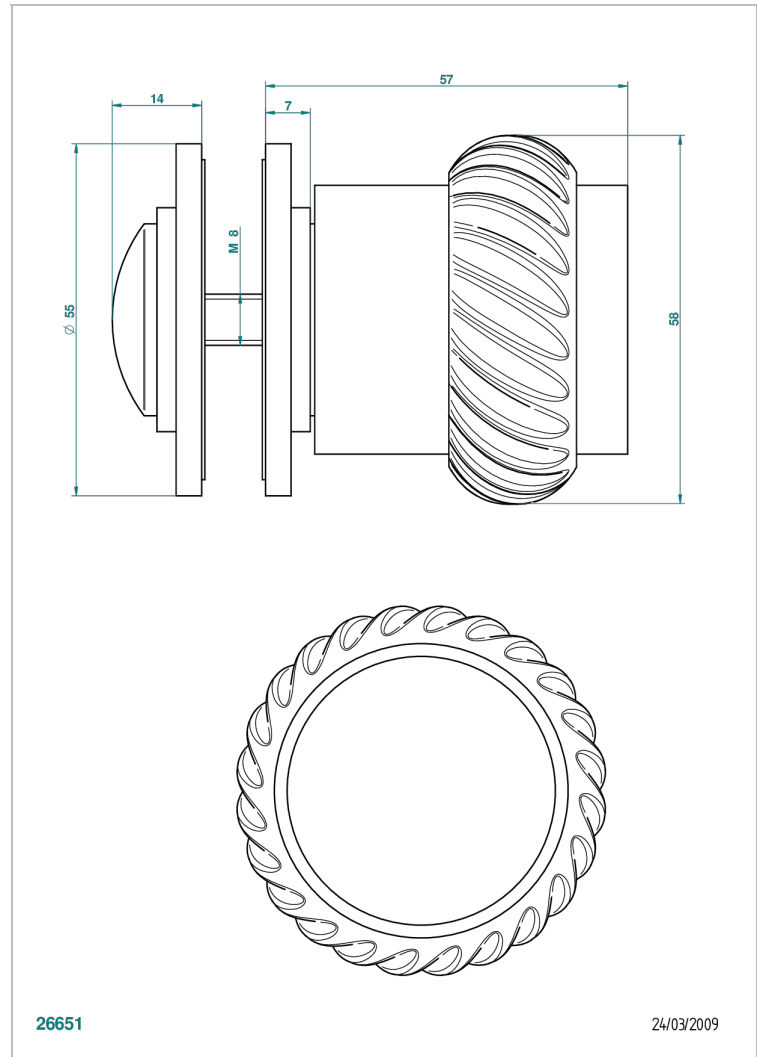

DIPLOMATE ROPED RINGS

U4C-639V

Large door knob

THG[®]
PARIS

CHARACTERISTIC

- Diplomate Roped rings
- Large door knob

AVAILABLE FINITIONS

Antique nickel - H28
Black ceram - D30
Blush PVD - H62
Brass color PVD - H49
Brown bronze color PVD - F33
Gold color PVD - H52

Graphite PVD - H64
Lacquered light bronze - D01
Matt Umber PVD - H67
Matt blush PVD - H60
Matt brass color PVD - H50
Matt brown bronze color PVD - F34

Matt chrome - C02
Matt gold - F07
Matt gold color PVD - H53
Matt graphite PVD - H65
Matt nickel (color finish) - C01
Matt nickel color PVD - H56

Nickel color PVD - H55
Polished chrome (color finish) - A02
Polished chrome / Polished gold (color finish) - G02
Polished gold (color finish) - F01
Polished nickel - B01
Soft gold - F30

Soft matt gold - F31
Umber PVD - H66
Varnished matt antique red copper (color finish) - H07