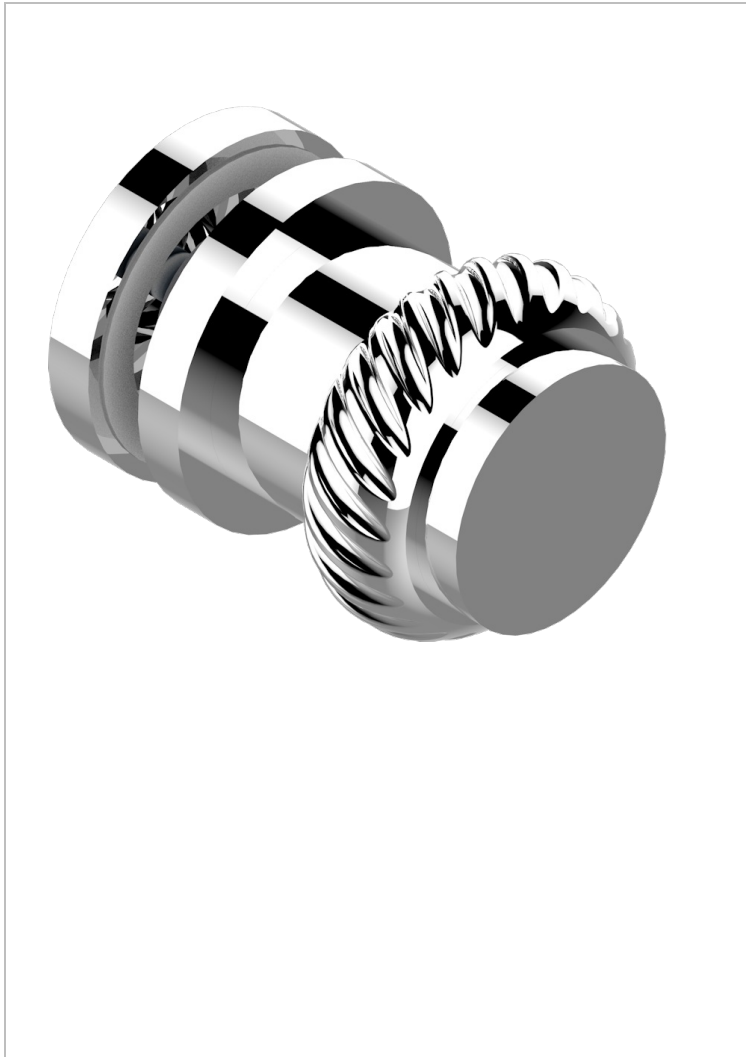

DIPLOMATE ROPED RINGS

U4C-639V

Large door knob

THG[®]
PARIS

CHARACTERISTIC

- Diplomate Roped rings
- Large door knob

AVAILABLE FINITIONS

Antique nickel - H28
Black ceram - D30
Blush PVD - H62
Brass color PVD - H49
Brown bronze color PVD - F33
Gold color PVD - H52

Graphite PVD - H64
Lacquered light bronze - D01
Matt Umber PVD - H67
Matt blush PVD - H60
Matt brass color PVD - H50
Matt brown bronze color PVD - F34

Matt chrome - C02
Matt gold - F07
Matt gold color PVD - H53
Matt graphite PVD - H65
Matt nickel (color finish) - C01
Matt nickel color PVD - H56

Nickel color PVD - H55
Polished chrome (color finish) - A02
Polished chrome / Polished gold (color finish) - G02
Polished gold (color finish) - F01
Polished nickel - B01
Soft gold - F30

Soft matt gold - F31
Umber PVD - H66
Varnished matt antique red copper (color finish) - H07