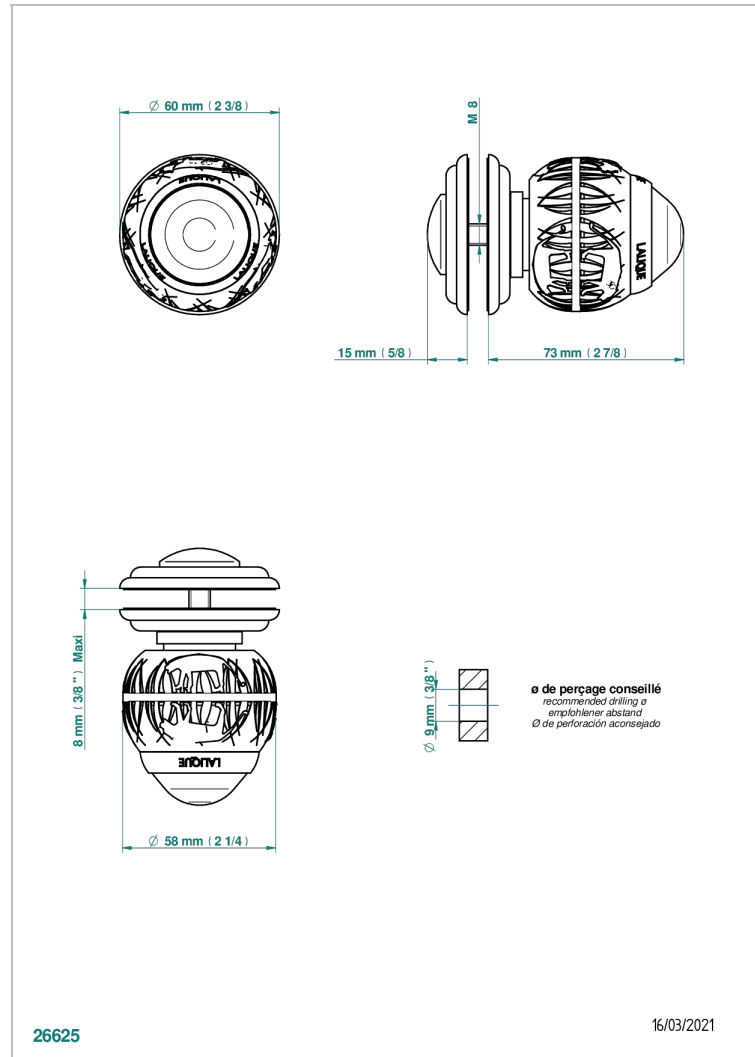

# PANTHERE CLEAR CRYSTAL

A2H-639V

Large knob

THG<sup>®</sup>  
PARIS

## CHARACTERISTIC

- Panthere Clear crystal
- Large knob