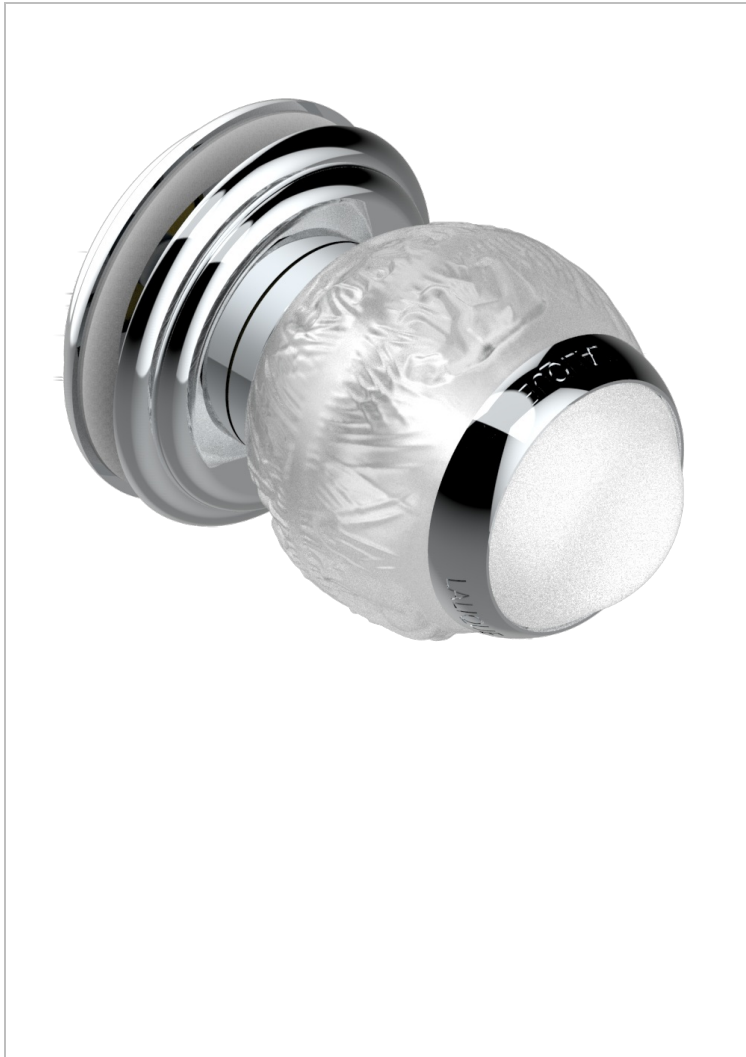

# PANTHERE CLEAR CRYSTAL

A2H-639V

Large knob

THG<sup>®</sup>  
PARIS

## CHARACTERISTIC

- Panthere Clear crystal
- Large knob

## AVAILABLE FINITIONS

Black ceram - D30  
Blush PVD - H62  
Brass color PVD - H49  
Brown bronze color PVD - F33  
Chrome polished - A02  
Chrome polished / gold polished - G02

Copper antique matt, coated - H07  
Gold color PVD - H52  
Gold mat - F07  
Gold polished - F01  
Graphite PVD - H64  
Light coated bronze - D01

Matt Umber PVD - H67  
Matt blush PVD - H60  
Matt brass color PVD - H50  
Matt brown bronze color PVD - F34  
Matt chrome (American satin) - C02  
Matt gold color PVD - H53

Matt graphite PVD - H65  
Matt nickel (American satin) - C01  
Matt nickel color PVD - H56  
Nickel antique / Sovereign - H28  
Nickel color PVD - H55  
Nickel polished - B01