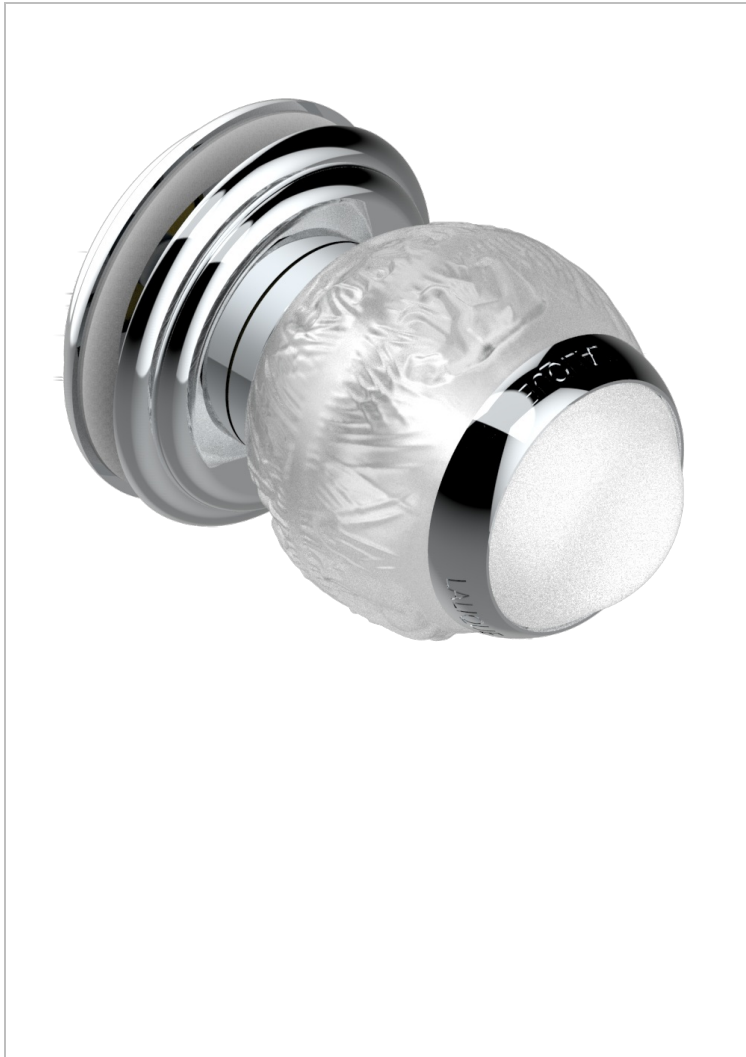

PANTHERE CLEAR CRYSTAL

A2H-639V

Large door knob

CHARACTERISTIC

- Panthere Clear crystal
- Large door knob

AVAILABLE FINITIONS

Antique nickel - H28
Black ceram - D30
Blush PVD - H62
Brass color PVD - H49
Brown bronze color PVD - F33
Gold color PVD - H52

Graphite PVD - H64
Lacquered light bronze - D01
Matt Umber PVD - H67
Matt blush PVD - H60
Matt brass color PVD - H50
Matt brown bronze color PVD - F34

Matt chrome - C02
Matt gold - F07
Matt gold color PVD - H53
Matt graphite PVD - H65
Matt nickel (color finish) - C01
Matt nickel color PVD - H56

Nickel color PVD - H55
Polished chrome (color finish) - A02
Polished chrome / Polished gold (color finish) - G02
Polished gold (color finish) - F01
Polished nickel - B01
Soft gold - F30

Soft matt gold - F31
Umber PVD - H66
Varnished matt antique red copper (color finish) - H07