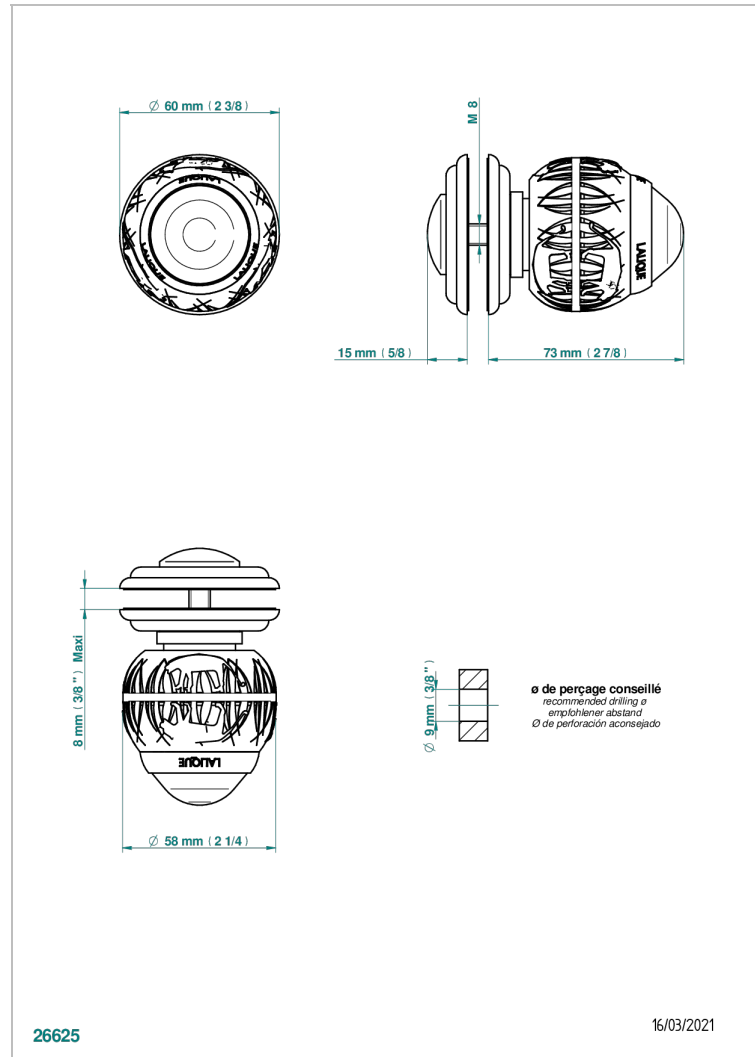

PANTHERE CLEAR CRYSTAL

A2H-639V

Large door knob

CHARACTERISTIC

- Panthere Clear crystal
- Large door knob

AVAILABLE FINITIONS

Antique nickel - H28
Black ceram - D30
Blush PVD - H62
Brass color PVD - H49
Brown bronze color PVD - F33
Gold color PVD - H52