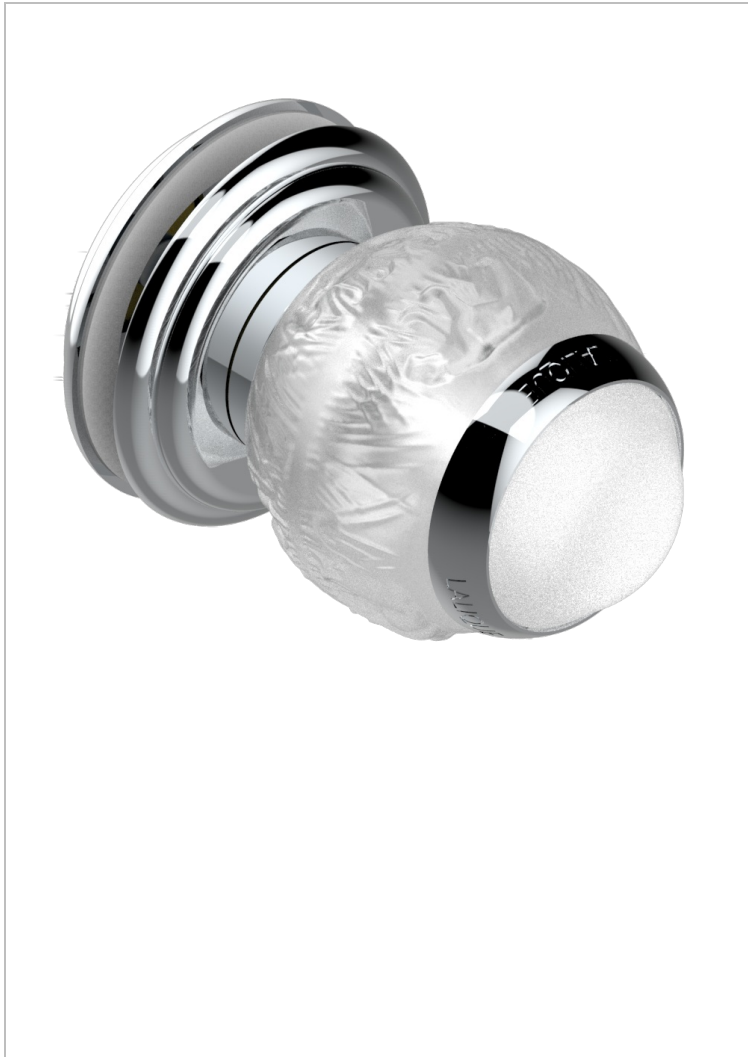

# PANTHERE CLEAR CRYSTAL

A2H-639V

Large door knob

## CHARACTERISTIC

- Panthere Clear crystal
- Large door knob

## AVAILABLE FINITIONS

Antique nickel - H28  
Black ceram - D30  
Blush PVD - H62  
Brass color PVD - H49  
Brown bronze color PVD - F33  
Gold color PVD - H52

Graphite PVD - H64  
Lacquered light bronze - D01  
Matt Umber PVD - H67  
Matt blush PVD - H60  
Matt brass color PVD - H50  
Matt brown bronze color PVD - F34

Soft matt gold - F31  
Umber PVD - H66  
Varnished matt antique red copper (color finish) - H07