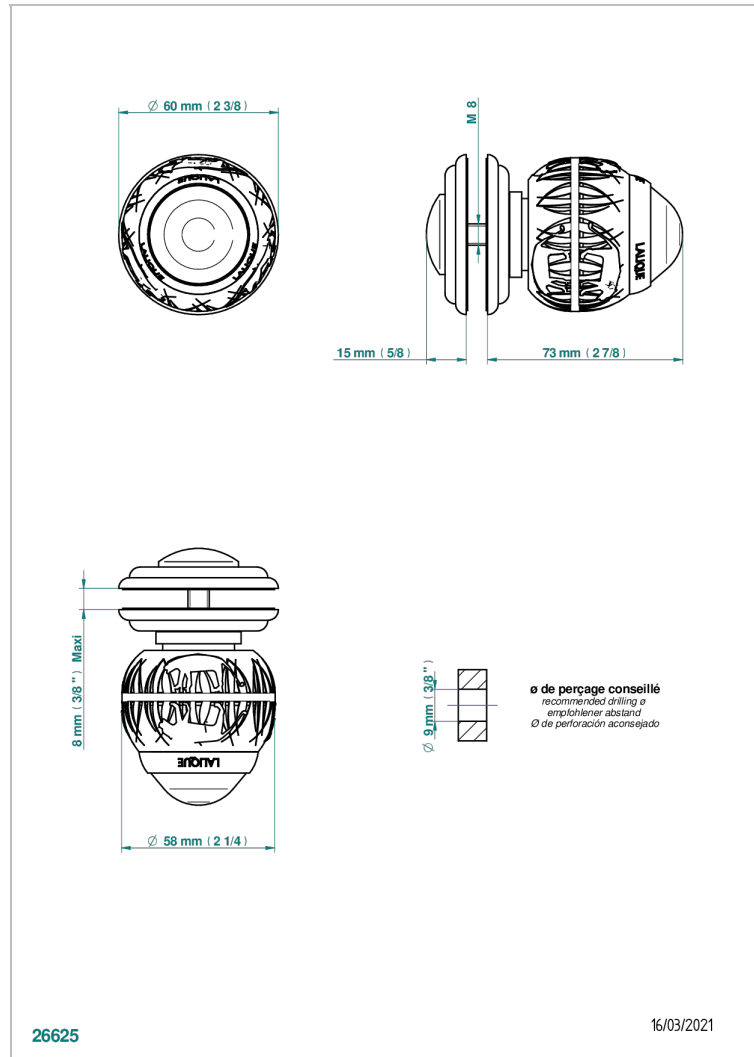

# PANTHERE CLEAR CRYSTAL

A2H-639V

Large door knob

## CHARACTERISTIC

- Panthere Clear crystal
- Large door knob