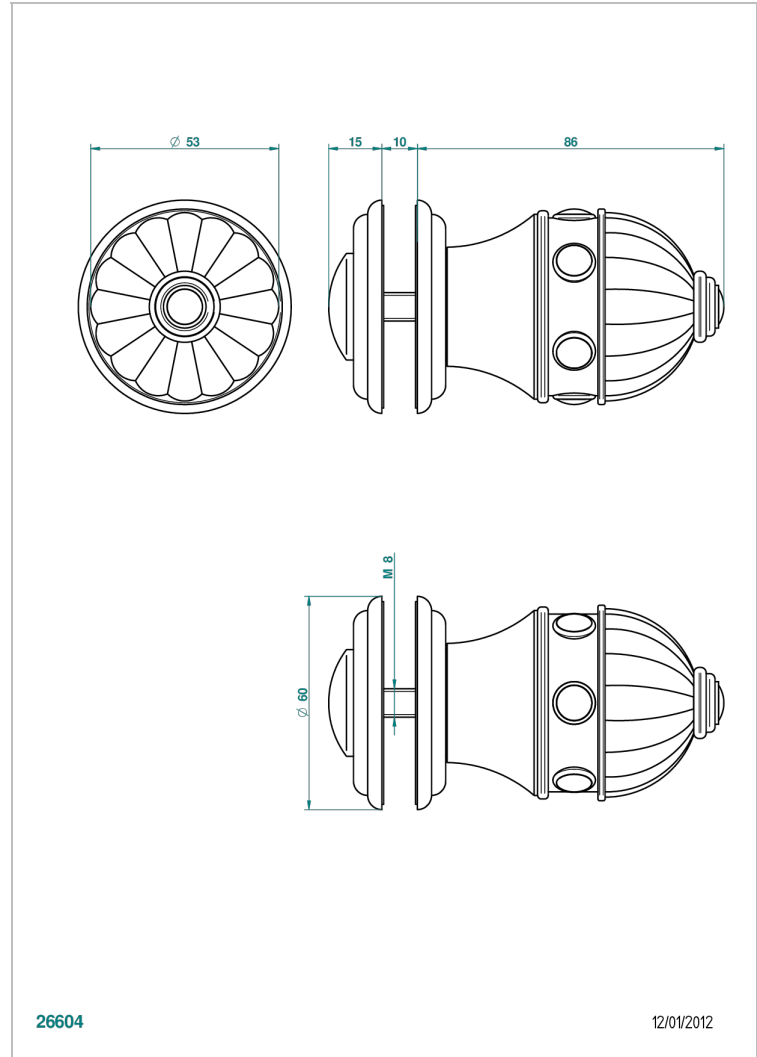

CHEVERNY MALACHITE

A1S-639V

Large door knob

THG[®]
PARIS

26604

12/01/2012

CHARACTERISTIC

- Cheverny Malachite
- Large door knob

AVAILABLE FINITIONS

Antique nickel - H28
Black ceram - D30
Blush PVD - H62
Brass color PVD - H49
Brown bronze color PVD - F33
Gold color PVD - H52

Graphite PVD - H64
Matt Umber PVD - H67
Matt blush PVD - H60
Matt brass color PVD - H50
Matt brown bronze color PVD - F34
Matt chrome - C02