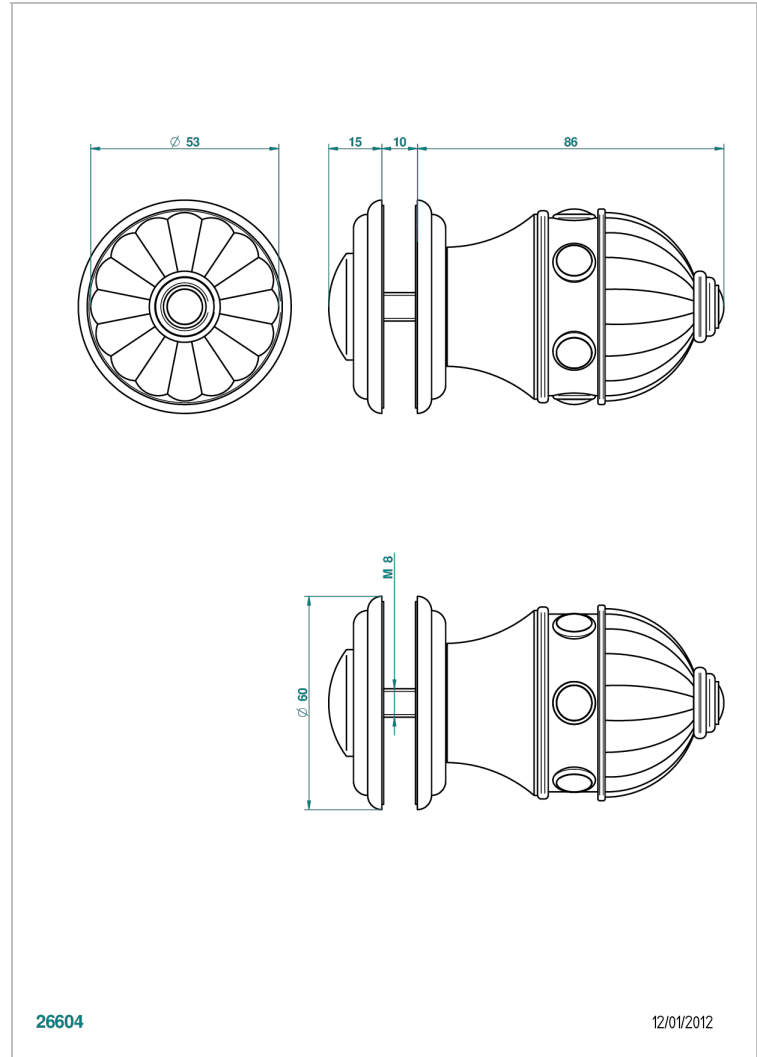

# CHEVERNY MALACHITE

A1S-639V

Large door knob

THG<sup>®</sup>  
PARIS

26604

12/01/2012

## CHARACTERISTIC

- Cheverny Malachite
- Large door knob

## AVAILABLE FINITIONS

Antique nickel - H28  
Black ceram - D30  
Blush PVD - H62  
Brass color PVD - H49  
Brown bronze color PVD - F33  
Gold color PVD - H52

Graphite PVD - H64  
Matt Umber PVD - H67  
Matt blush PVD - H60  
Matt brass color PVD - H50  
Matt brown bronze color PVD - F34  
Matt chrome - C02