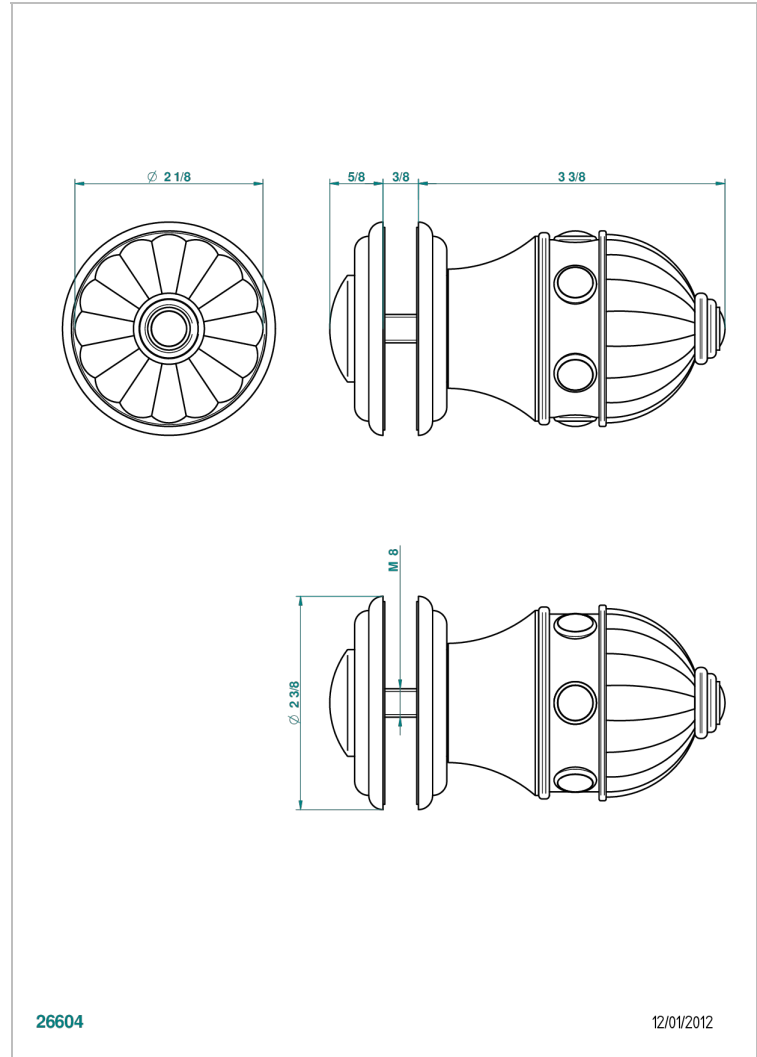

CHEVERNY MALACHITE

A1S-639V

Large door knob

THG[®]
PARIS

CHARACTERISTIC

- Cheverny Malachite
- Large door knob

AVAILABLE FINITIONS

Antique nickel - H28
Black ceram - D30
Blush PVD - H62
Brass color PVD - H49
Brown bronze color PVD - F33
Gold color PVD - H52