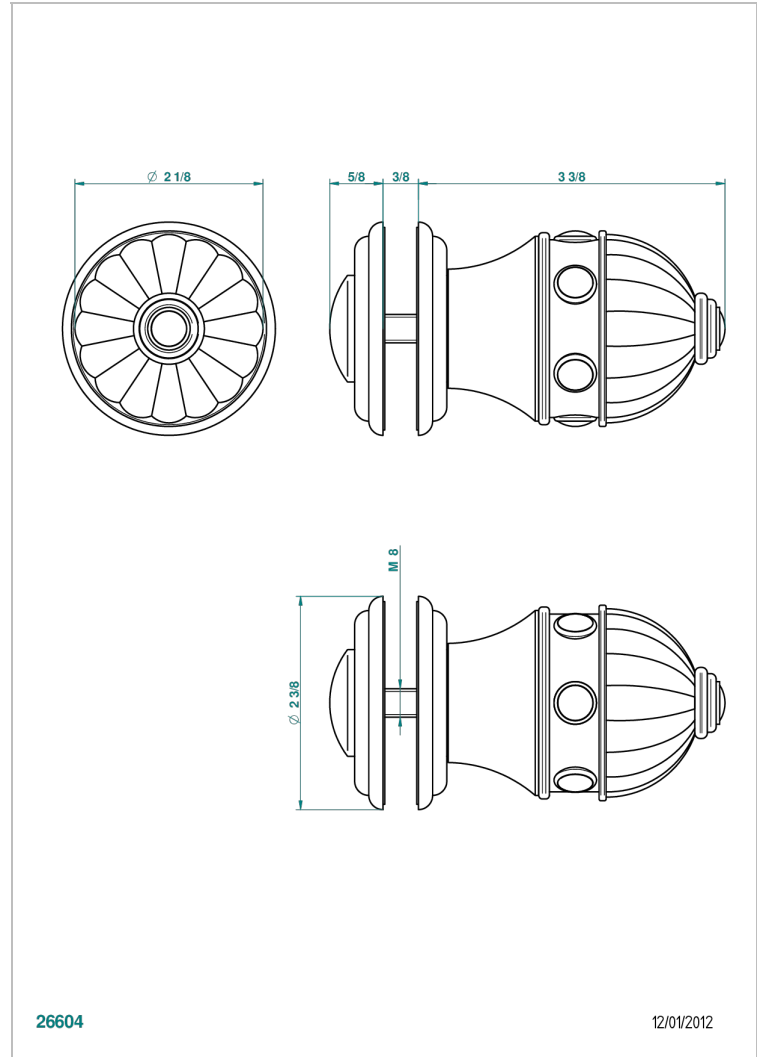

# CHEVERNY MALACHITE

A1S-639V

Large door knob

THG<sup>®</sup>  
PARIS

## CHARACTERISTIC

- Cheverny Malachite
- Large door knob

## AVAILABLE FINITIONS

Antique nickel - H28  
Black ceram - D30  
Blush PVD - H62  
Brass color PVD - H49  
Brown bronze color PVD - F33  
Gold color PVD - H52

Graphite PVD - H64  
Matt Umber PVD - H67  
Matt blush PVD - H60  
Matt brass color PVD - H50  
Matt brown bronze color PVD - F34  
Matt chrome - C02