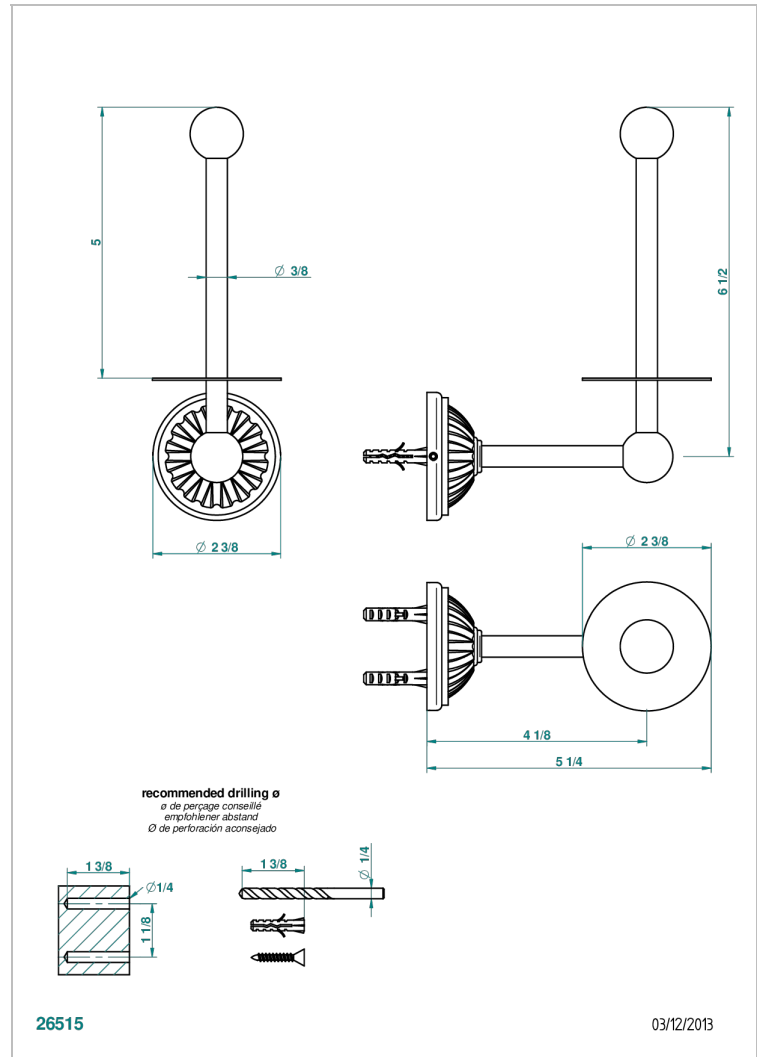

MANDARINE METAL

U1A-542

Reserve toilet paper holder

THG[®]
PARIS

CHARACTERISTIC

- Mandarine Metal
- Reserve toilet paper holder

AVAILABLE FINITIONS

Black ceram - D30
Blush PVD - H62
Brass color PVD - H49
Brown bronze color PVD - F33
Chrome polished - A02
Chrome polished / gold polished - G02