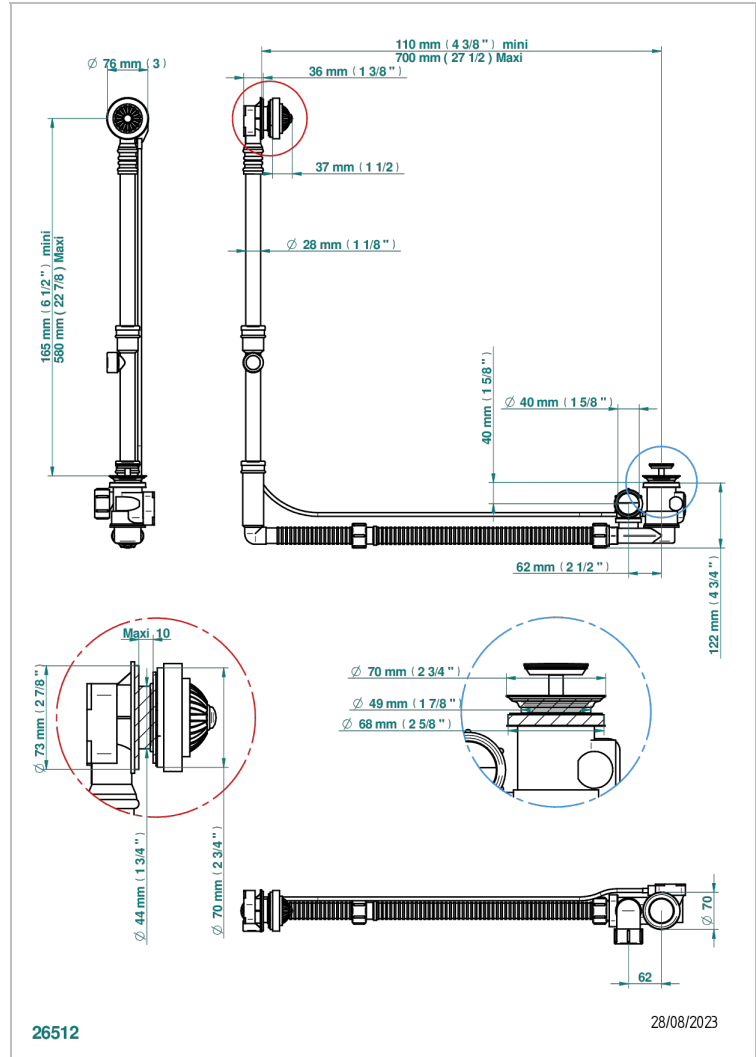

Geberit bath waste, big size, adjustable height: mini 165 mm / maxi 580 mm ; adjustable projection: mini 110 mm / maxi 700 mm
 mm - outlet, \varnothing 40 mm, delivered with stylised control knob - European model

CHARACTERISTIC

- Versailles
- Geberit bath waste, big size, adjustable height: mini 165 mm / maxi 580 mm ; adjustable projection: mini 110 mm / maxi 700 mm - outlet, \varnothing 40 mm, delivered with stylised control knob - European model

- Nickel color PVD - H55
- Polished chrome (color finish) - A02
- Umber PVD - H66

26512

28/08/2023