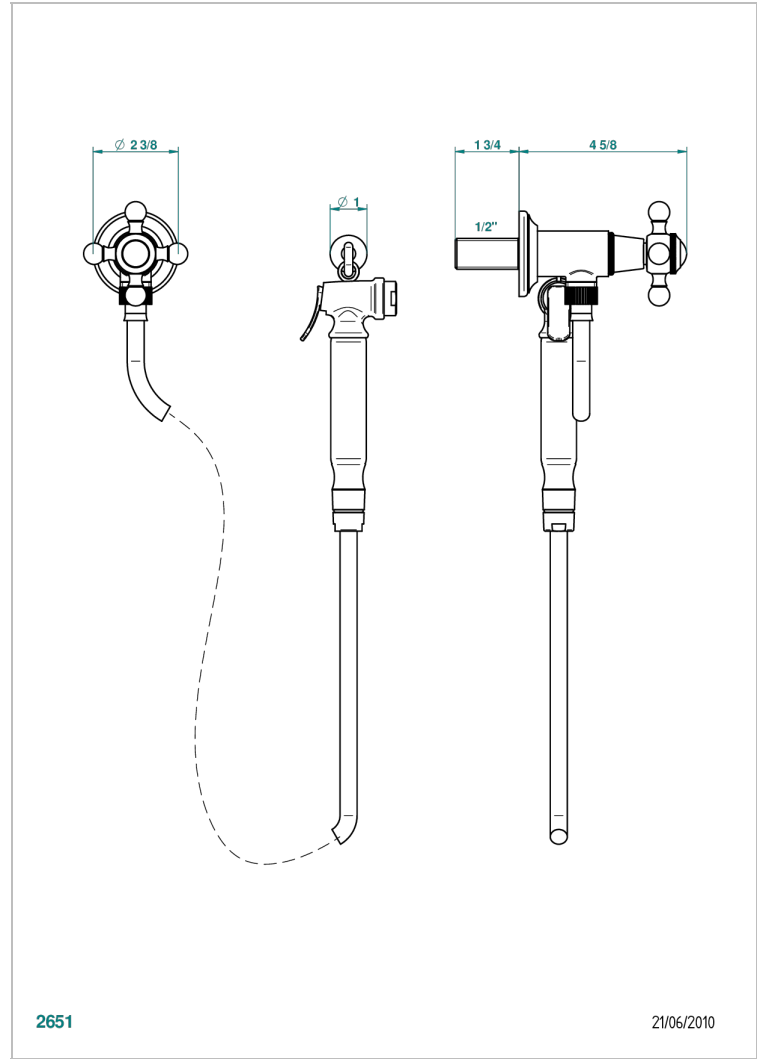

Wc douche set including: valve, trigger spray, reinforced hose (1.25m) and hook

2651

21/06/2010