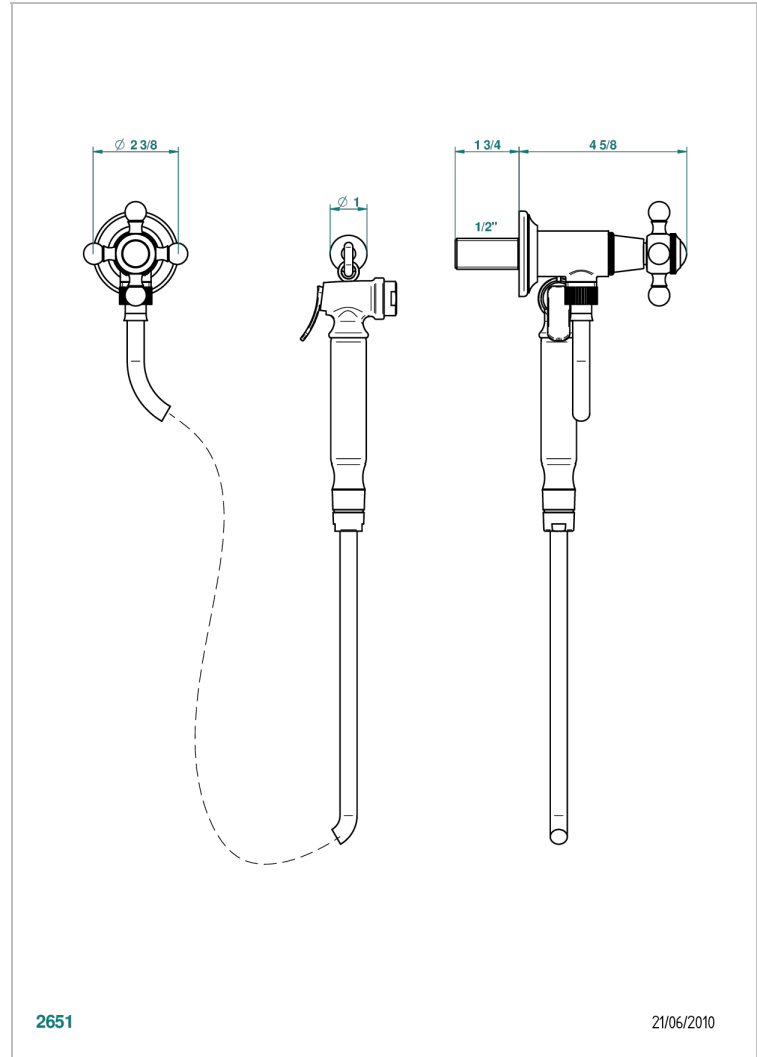

Wc douche set including: valve, trigger spray, reinforced hose (1.25m) and hook

2651

21/06/2010