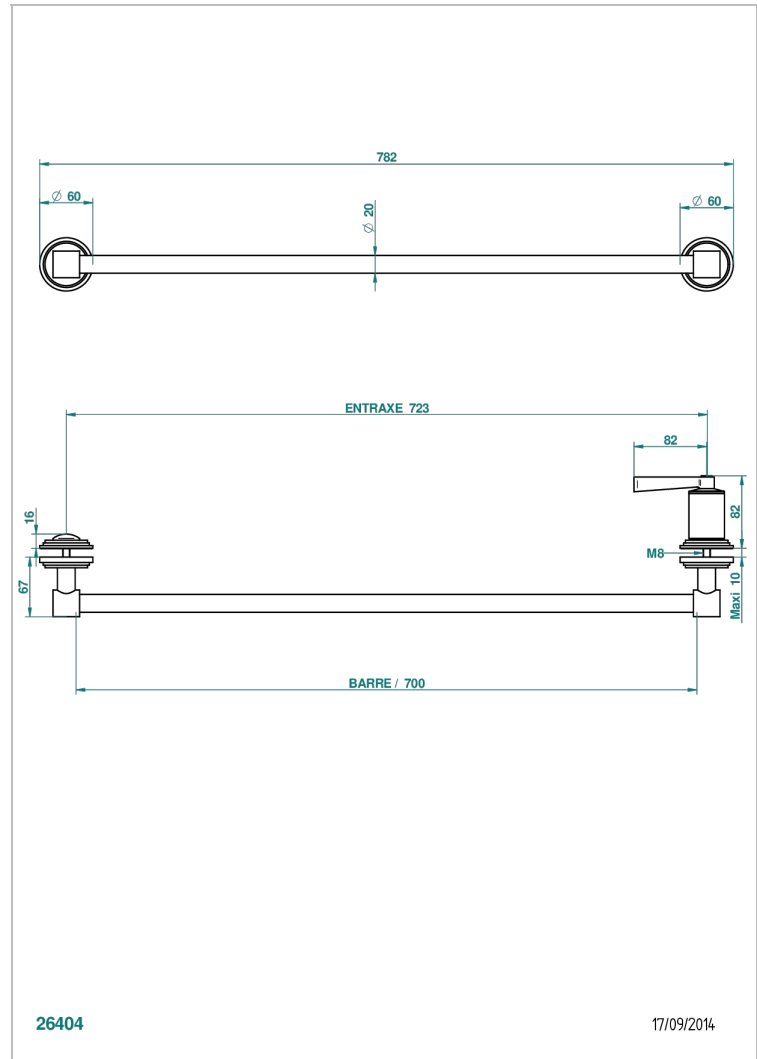

FAUBOURG METAL WITH LEVER

G2U-514V

THG[®]
PARIS

Towel rail with one rail lg 600 mm for glass door with knob on side and escutcheon the other side

CHARACTERISTIC

- Faubourg Metal with lever
- Towel rail with one rail lg 600 mm for glass door with knob on side and escutcheon the other side