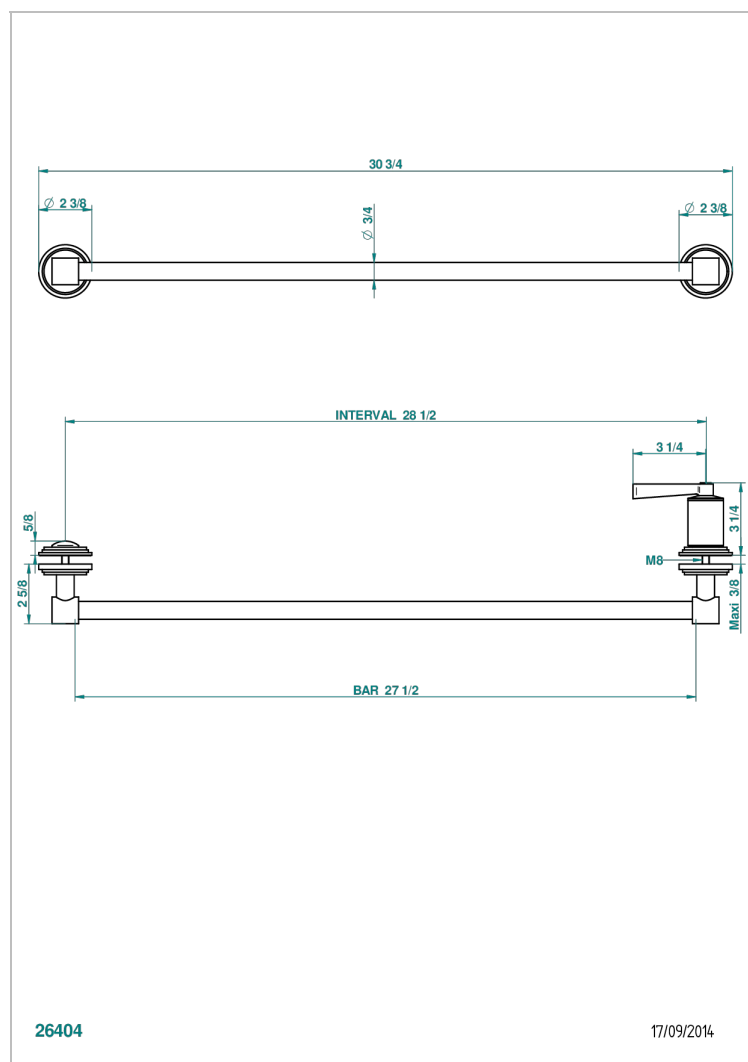

FAUBOURG METAL WITH LEVER

G2U-514V

Towel rail with one rail lg 600 mm for glass door with knob on side and escutcheon the other side

CHARACTERISTIC

- Faubourg Metal with lever
- Towel rail with one rail lg 600 mm for glass door with knob on side and escutcheon the other side