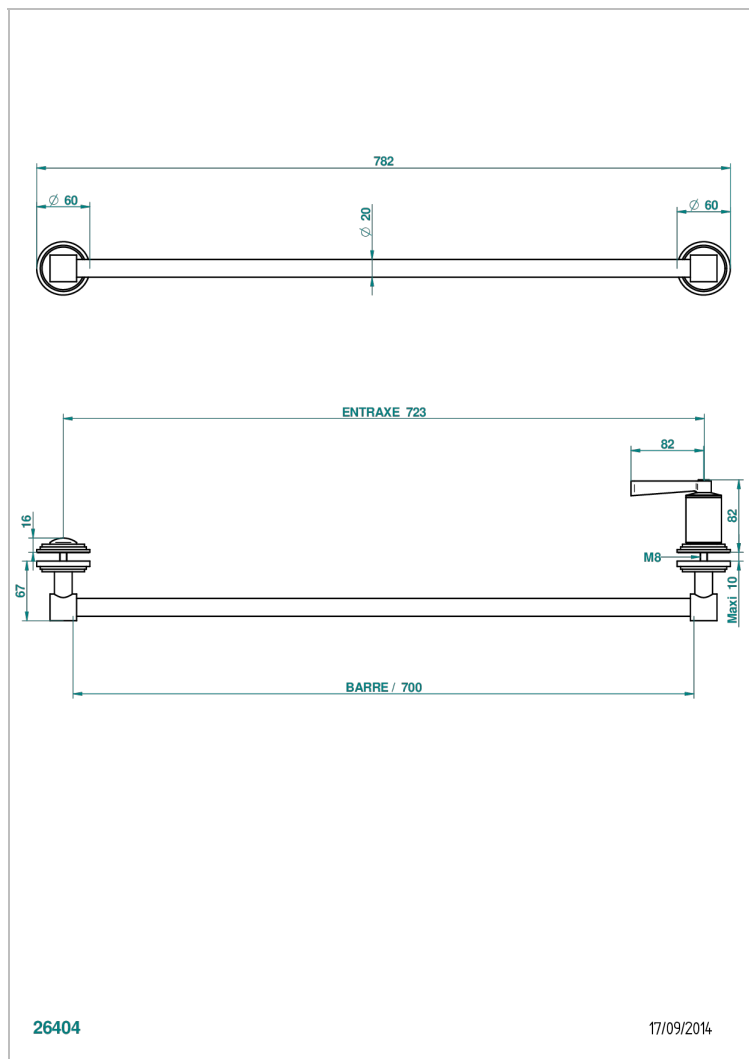

G2U-514V

Towel rail with one rail lg 600 mm for glass door with knob on side and escutcheon the other side

CARACTERÍSTICAS

- Faubourg metal con manetas
- Towel rail with one rail lg 600 mm for glass door with knob on side and escutcheon the other side

Pvd umber - H66
Pvd umber mate - H67