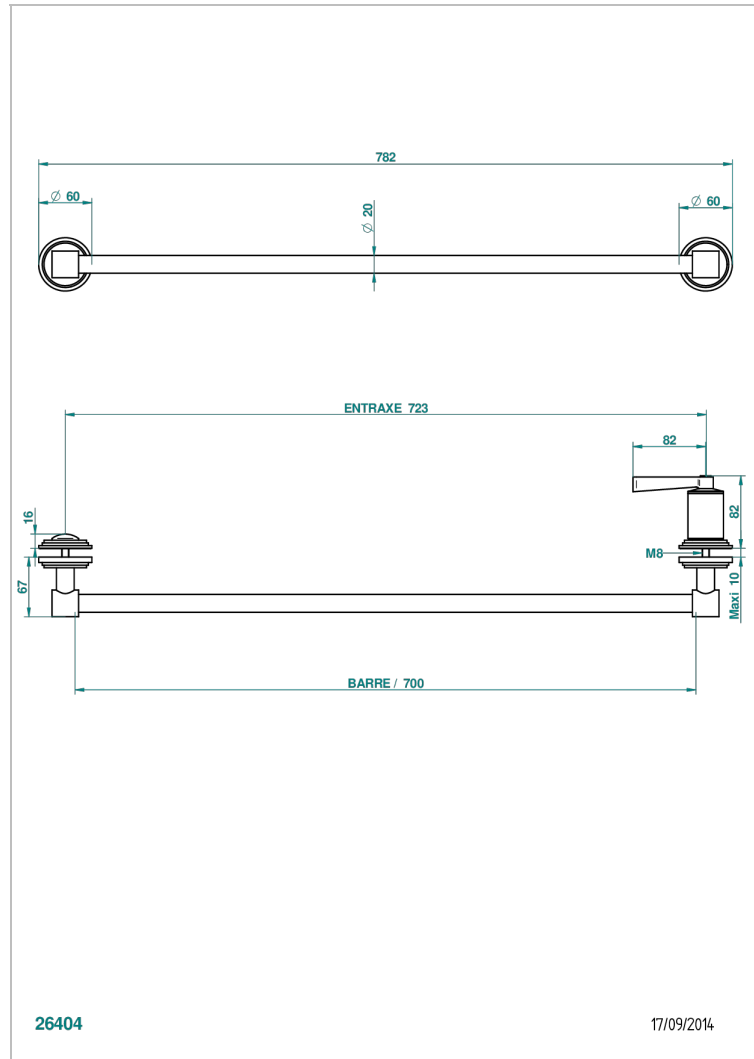

# FAUBOURG METAL WITH LEVER

G2U-514V

THG<sup>®</sup>  
PARIS

Towel rail with one rail lg 600 mm for glass door with knob on side and escutcheon the other side

## CHARACTERISTIC

- Faubourg Metal with lever
- Towel rail with one rail lg 600 mm for glass door with knob on side and escutcheon the other side