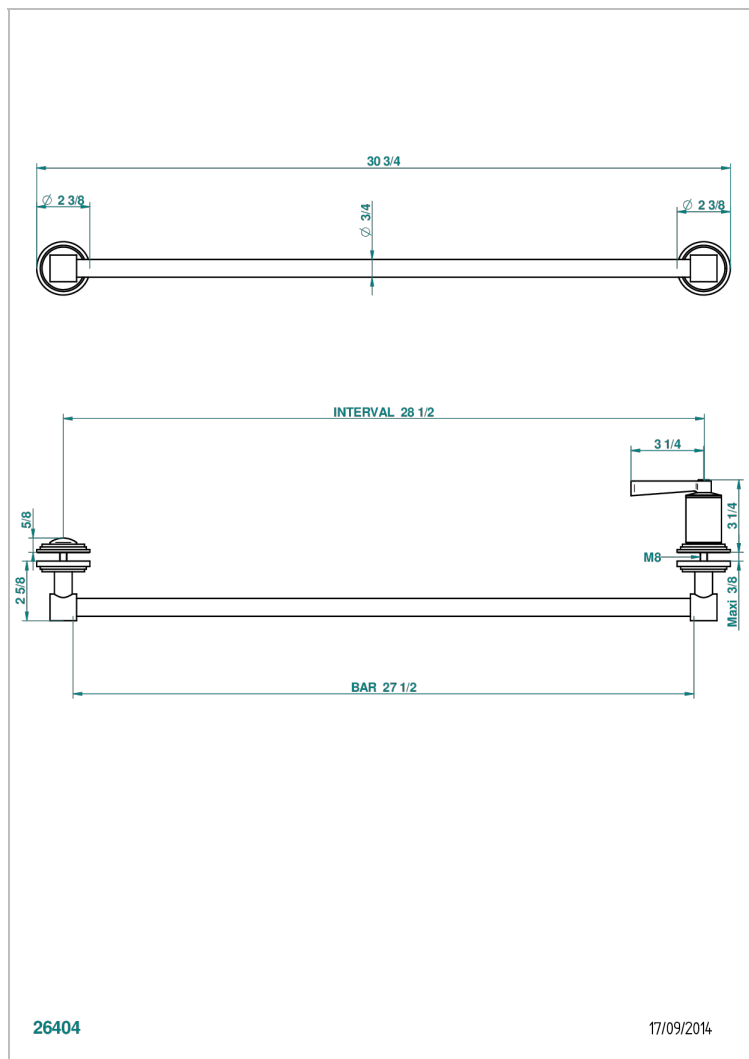

FAUBOURG METAL CON MANETAS

G2U-514V

Towel rail with one rail lg 600 mm for glass door with knob on side and escutcheon the other side

CARACTERÍSTICAS

- Faubourg metal con manetas
- Towel rail with one rail lg 600 mm for glass door with knob on side and escutcheon the other side

Pvd umber - H66
Pvd umber mate - H67