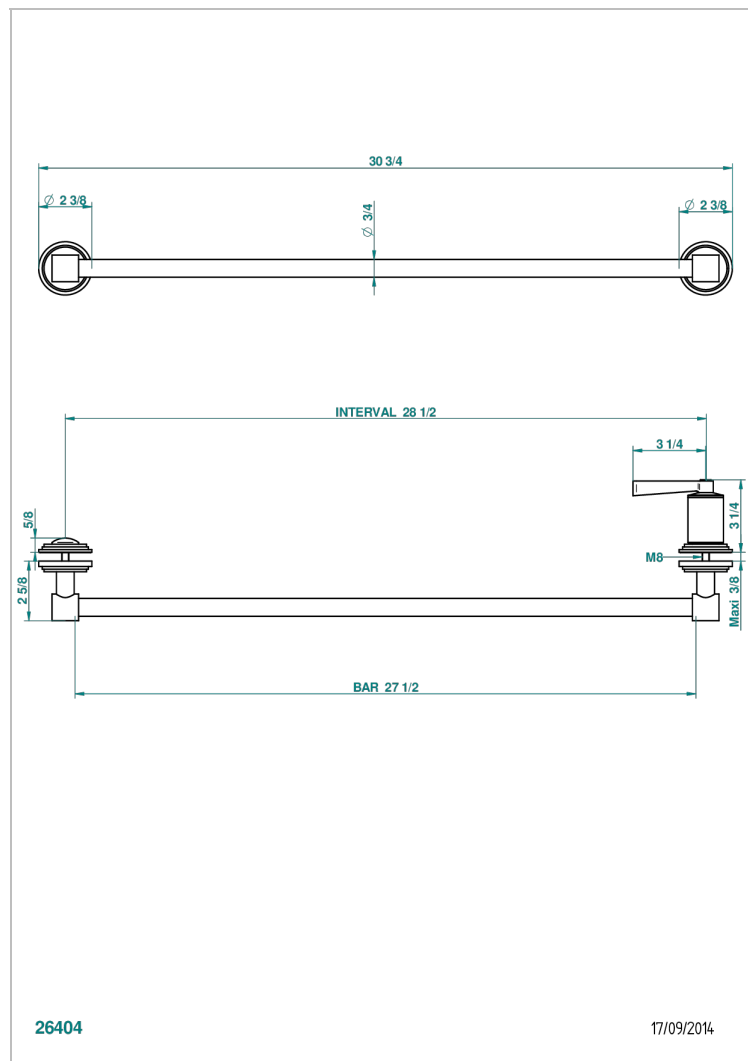

FAUBOURG METAL WITH LEVER

G2U-514V

Towel rail with one rail lg 600 mm for glass door with knob on side and escutcheon the other side

CHARACTERISTIC

- Faubourg Metal with lever
- Towel rail with one rail lg 600 mm for glass door with knob on side and escutcheon the other side