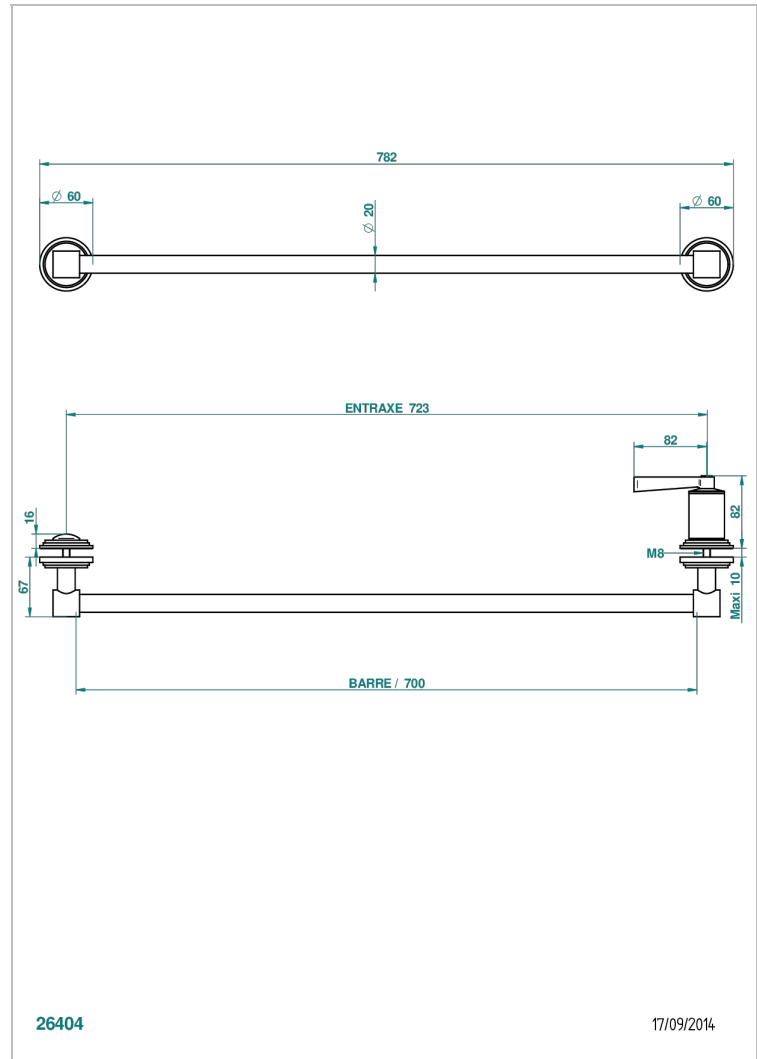

# FAUBOURG METAL WITH LEVER

G2U-514V

THG<sup>®</sup>  
PARIS

Towel rail with one rail lg 600 mm for glass door with knob on side and escutcheon the other side

## CHARACTERISTIC

- Faubourg Metal with lever
- Towel rail with one rail lg 600 mm for glass door with knob on side and escutcheon the other side