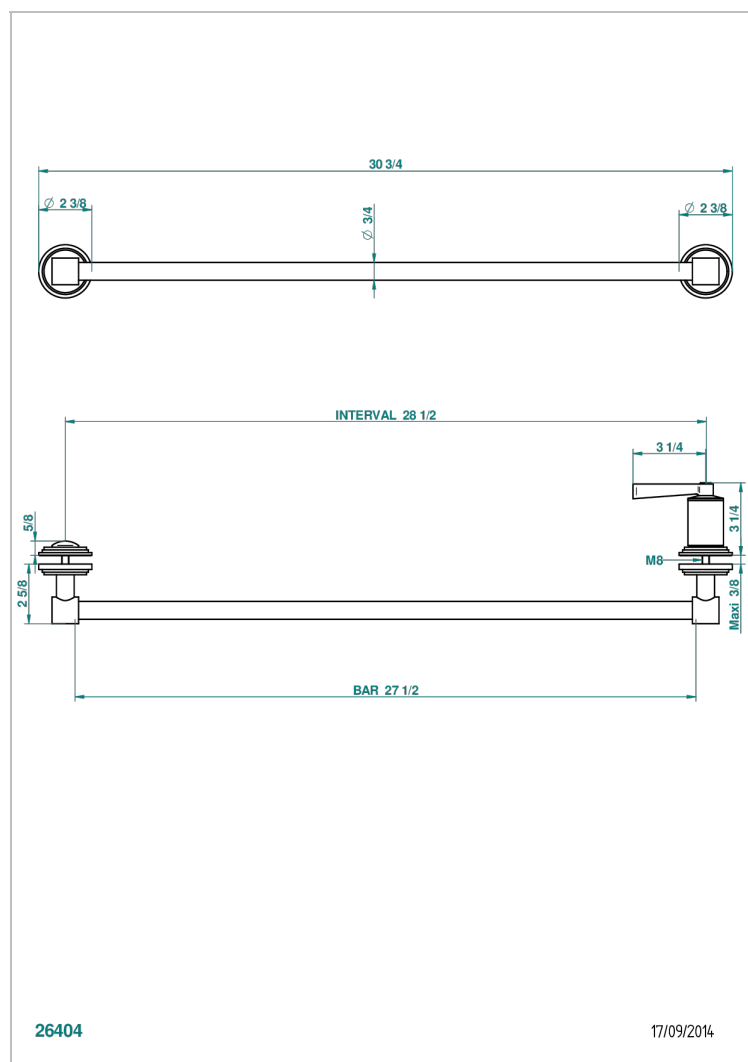

FAUBOURG METAL CON MANETAS

G2U-514V

Towel rail with one rail lg 600 mm for glass door with knob on side and escutcheon the other side

CARACTERÍSTICAS

- Faubourg metal con manetas
- Towel rail with one rail lg 600 mm for glass door with knob on side and escutcheon the other side

Pvd umber - H66
Pvd umber mate - H67