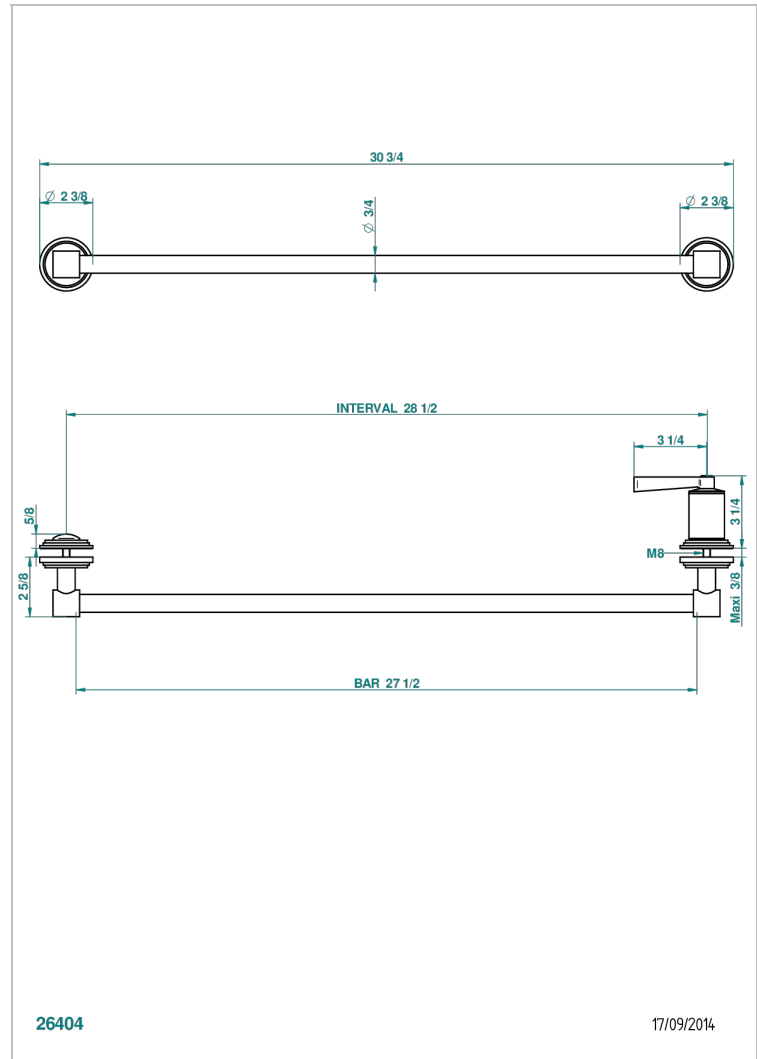

FAUBOURG METAL WITH LEVER

G2U-514V

THG[®]
PARIS

Towel rail with one rail lg 600 mm for glass door with knob on side and escutcheon the other side

CHARACTERISTIC

- Faubourg Metal with lever
- Towel rail with one rail lg 600 mm for glass door with knob on side and escutcheon the other side