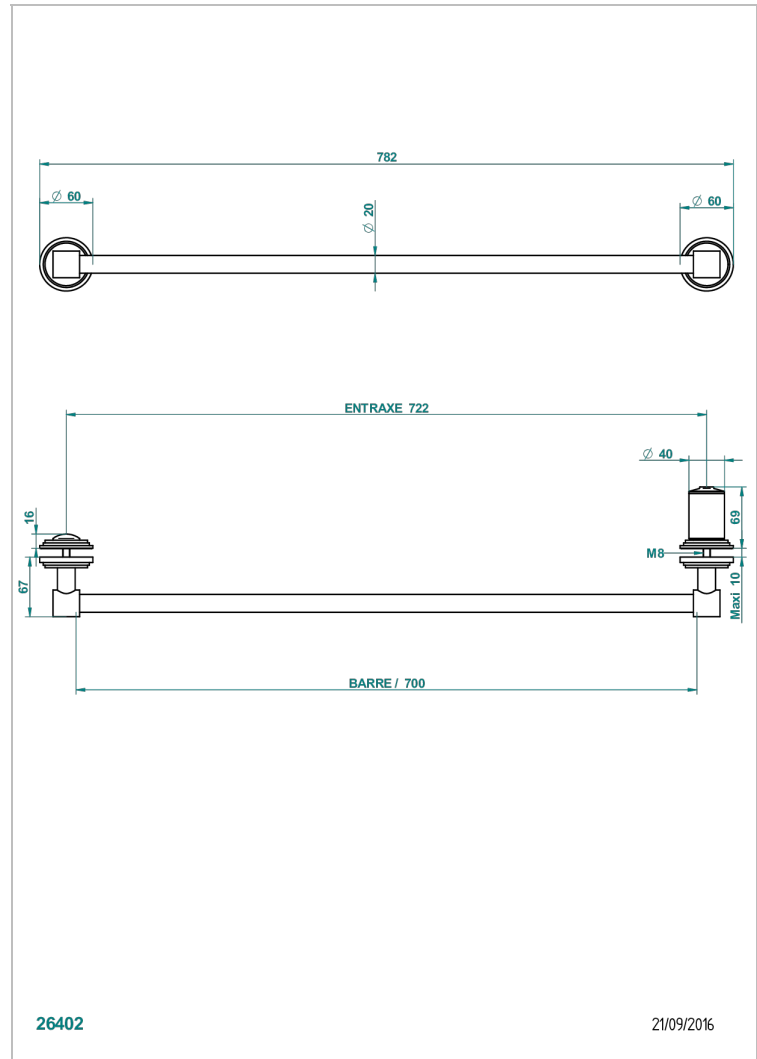

Towel rail with one rail lg 600 mm for glass door with knob on side and escutcheon the other side

26402

21/09/2016

CARACTERÍSTICAS

- Faubourg metal
- Towel rail with one rail lg 600 mm for glass door with knob on side and escutcheon the other side

Pvd umber - H66
Pvd umber mate - H67