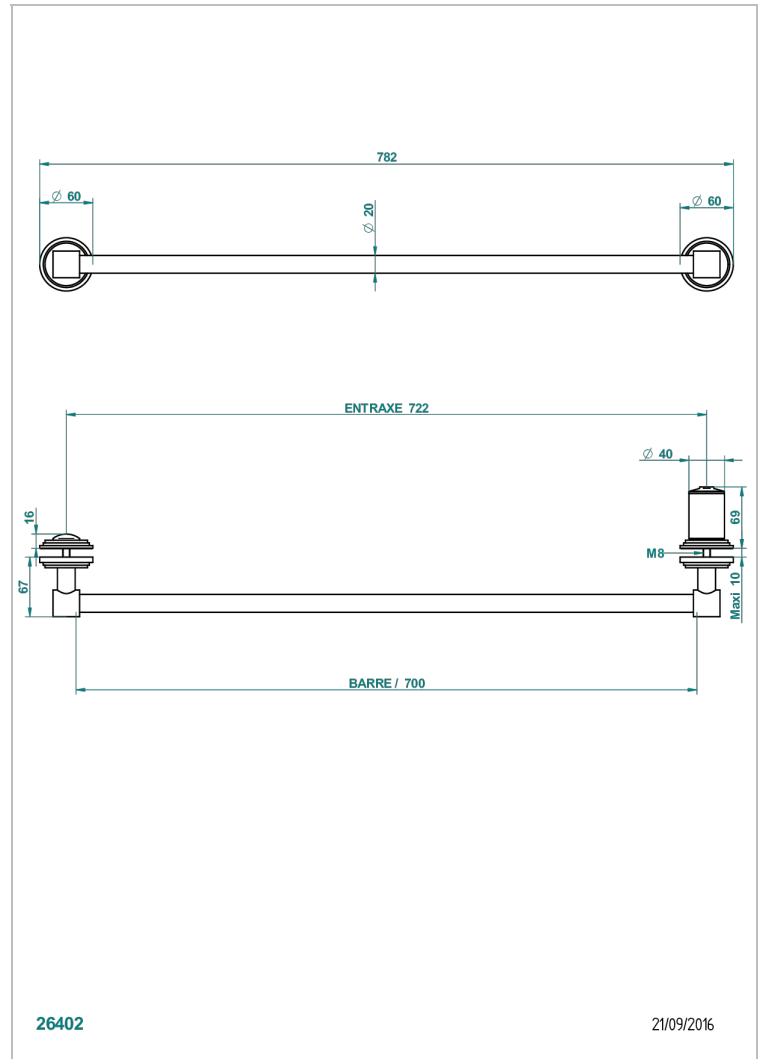

Towel rail with one rail lg 600 mm for glass door with knob on side and escutcheon the other side

## CARACTERÍSTICAS

- Faubourg metal
- Towel rail with one rail lg 600 mm for glass door with knob on side and escutcheon the other side