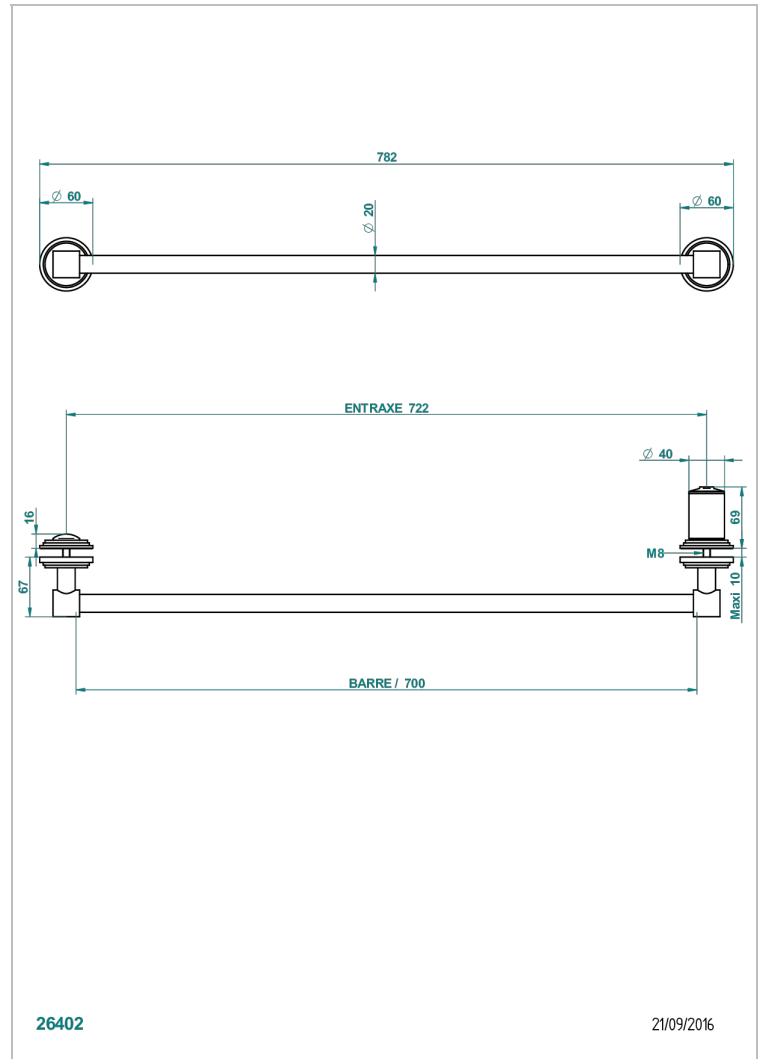

Towel rail with one rail lg 600 mm for glass door with knob on side and escutcheon the other side

CARACTERÍSTICAS

- Faubourg metal
- Towel rail with one rail lg 600 mm for glass door with knob on side and escutcheon the other side

Pvd umber - H66
Pvd umber mate - H67