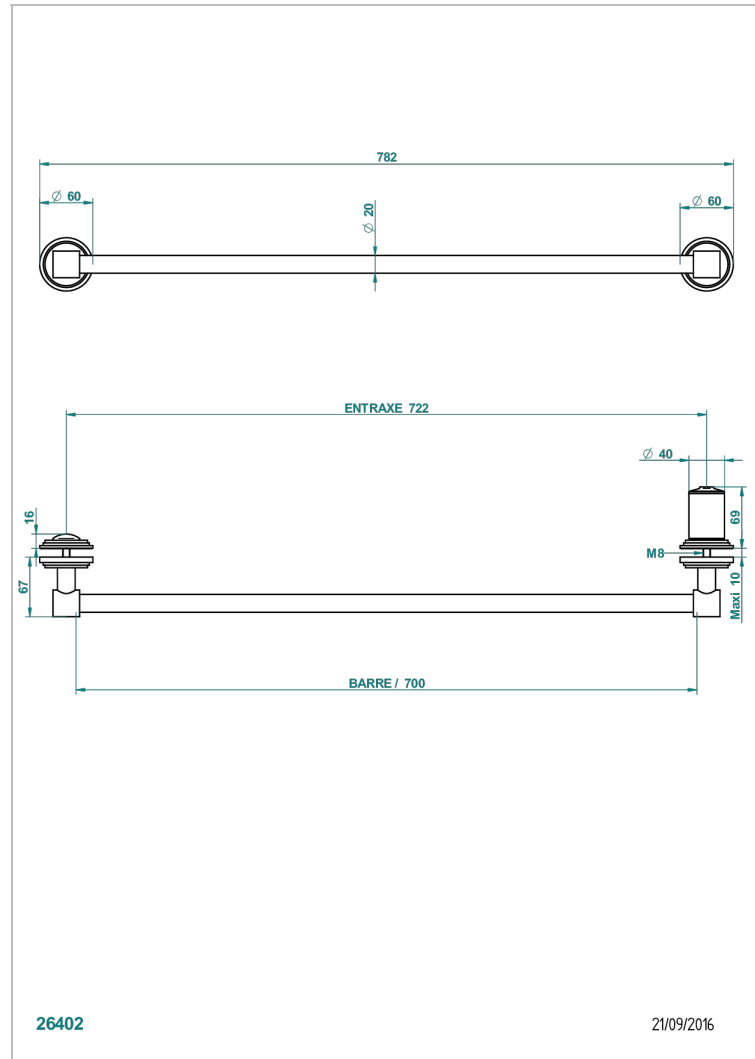

Towel rail with one rail lg 600 mm for glass door with knob on side and escutcheon the other side

## CHARACTERISTIC

- Faubourg Metal
- Towel rail with one rail lg 600 mm for glass door with knob on side and escutcheon the other side