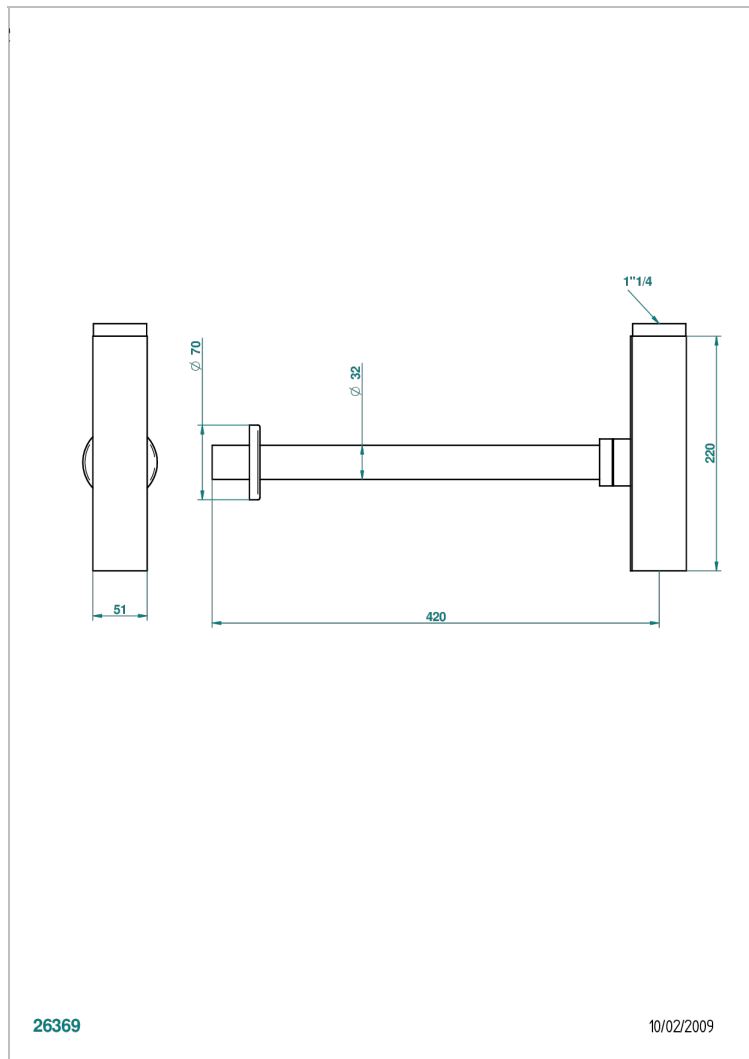

ICON-X - TITANIUM WITH LEVER HANDLES

U7M-309/SCUS

Square trap only for waste

THG[®]
PARIS

26369

10/02/2009

CHARACTERISTIC

- Icon-x - titanium with lever handles
- Square trap only for waste