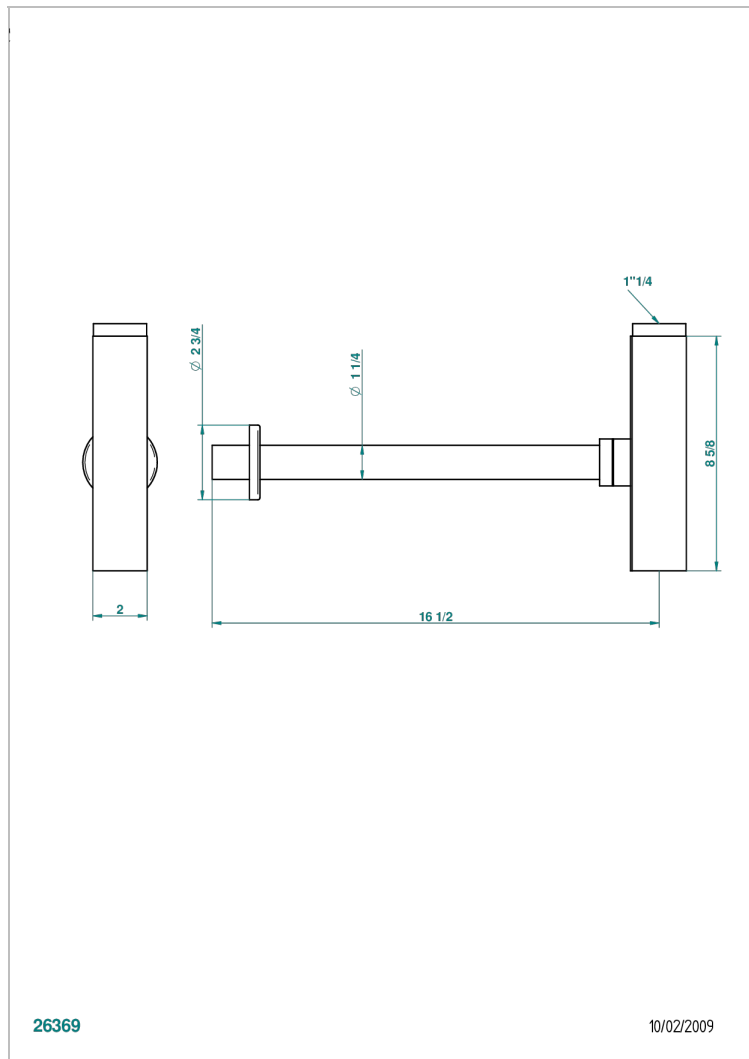

ICON-X - TITANIUM WITH LEVER HANDLES

U7M-309/SCUS

Square trap only for waste

THG[®]
PARIS

CHARACTERISTIC

- Icon-x - titanium with lever handles
- Square trap only for waste

AVAILABLE FINITIONS

Black ceram - D30
Blush PVD - H62
Brass color PVD - H49
Brown bronze color PVD - F33
Chrome polished - A02
Gold color PVD - H52