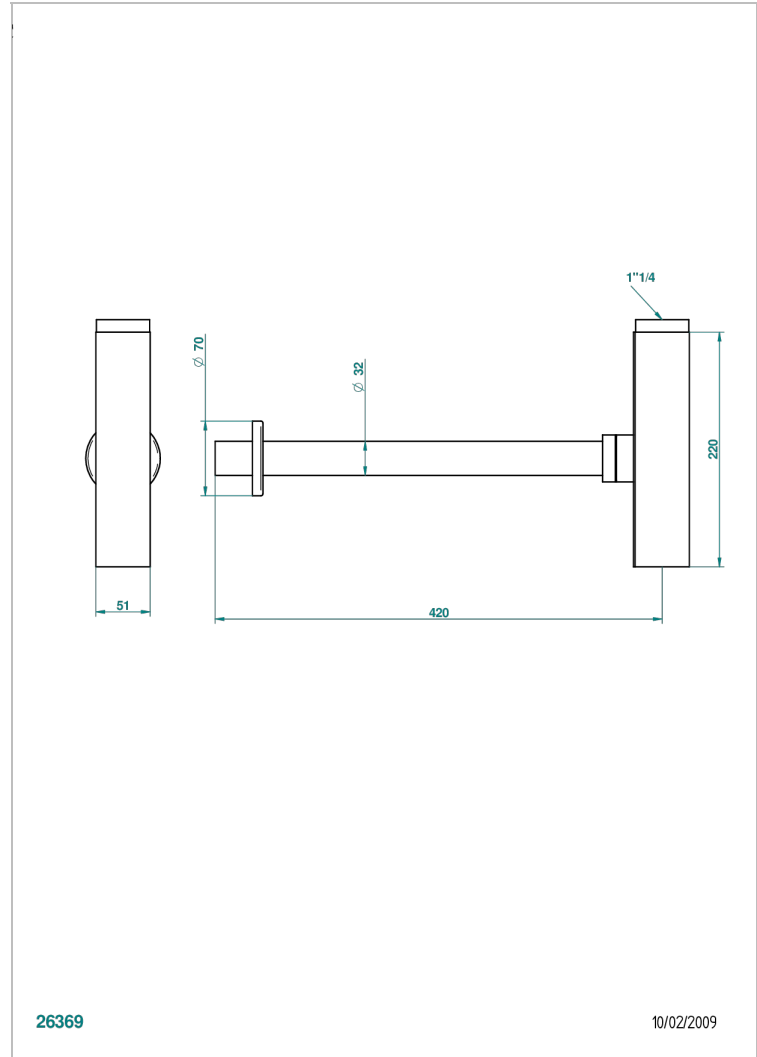

ICON-X TITANIUM

U7L-309/SCUS

Square trap only for waste

26369

10/02/2009

CHARACTERISTIC

- Icon-x titanium
- Square trap only for waste

AVAILABLE FINITIONS