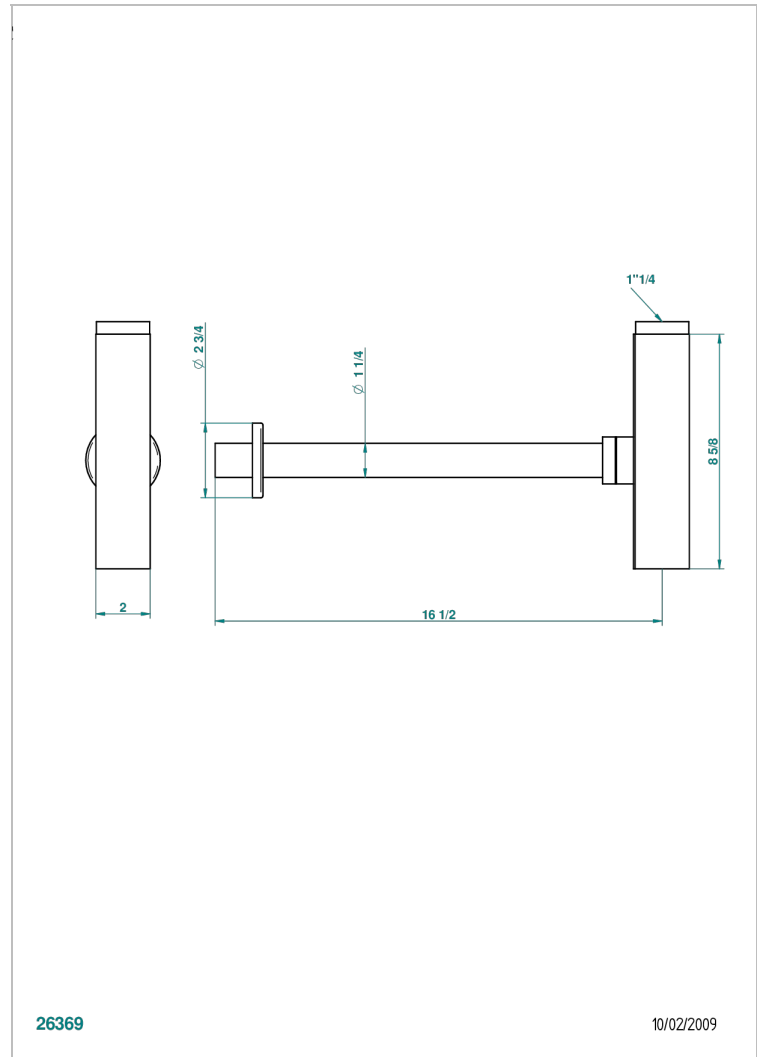

ICON-X TITANIO

U7L-309/SCUS

Square trap only for waste

THG[®]
PARIS

26369

10/02/2009

CARACTERÍSTICAS

- Icon-x titanio
- Square trap only for waste