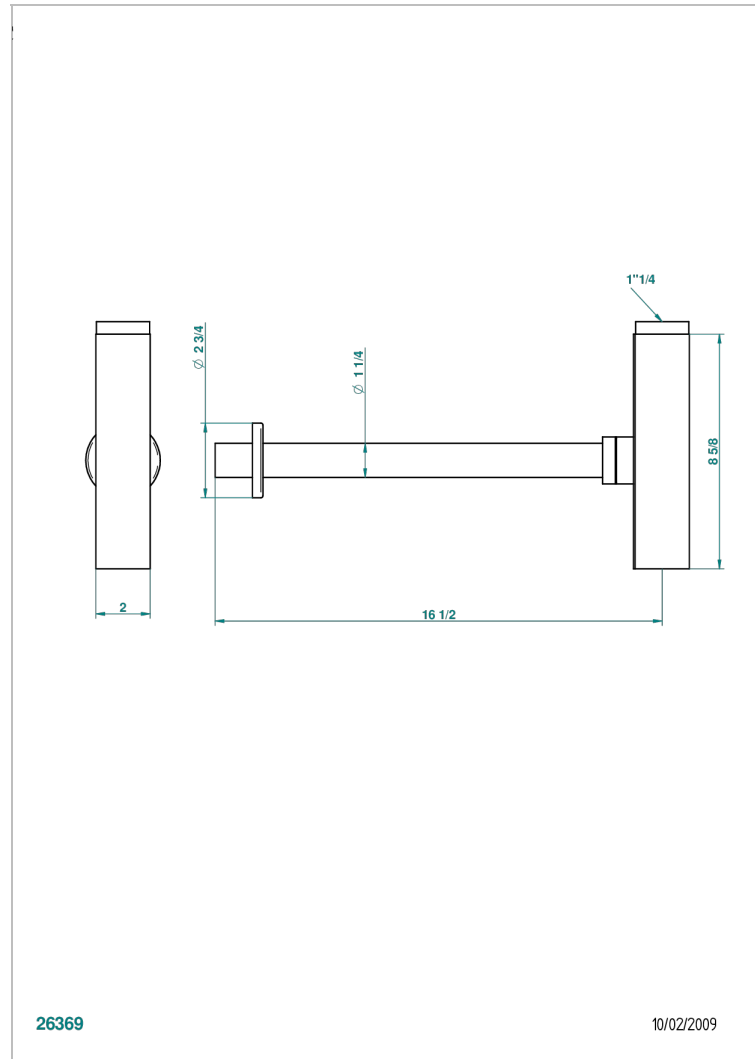

# ICON-X TITANIUM

U7L-309/SCUS

Square trap only for waste

## CHARACTERISTIC

- Icon-x titanium
- Square trap only for waste