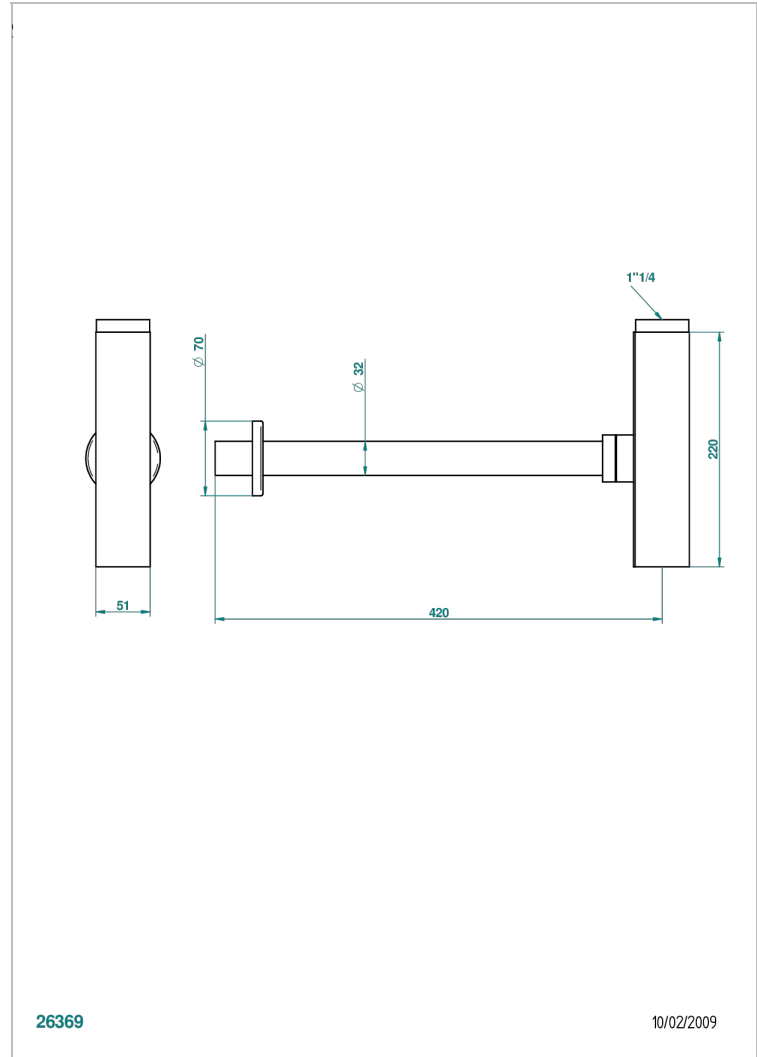

ICON-X METAL INLAYS WITH LEVER HANDLES

U7K-309/SCUS

Square trap only for waste

CHARACTERISTIC

- Icon-x metal inlays with lever handles
- Square trap only for waste

AVAILABLE FINITIONS

Black ceram - D30
Blush PVD - H62
Brass color PVD - H49
Brown bronze color PVD - F33
Chrome polished - A02
Gold color PVD - H52