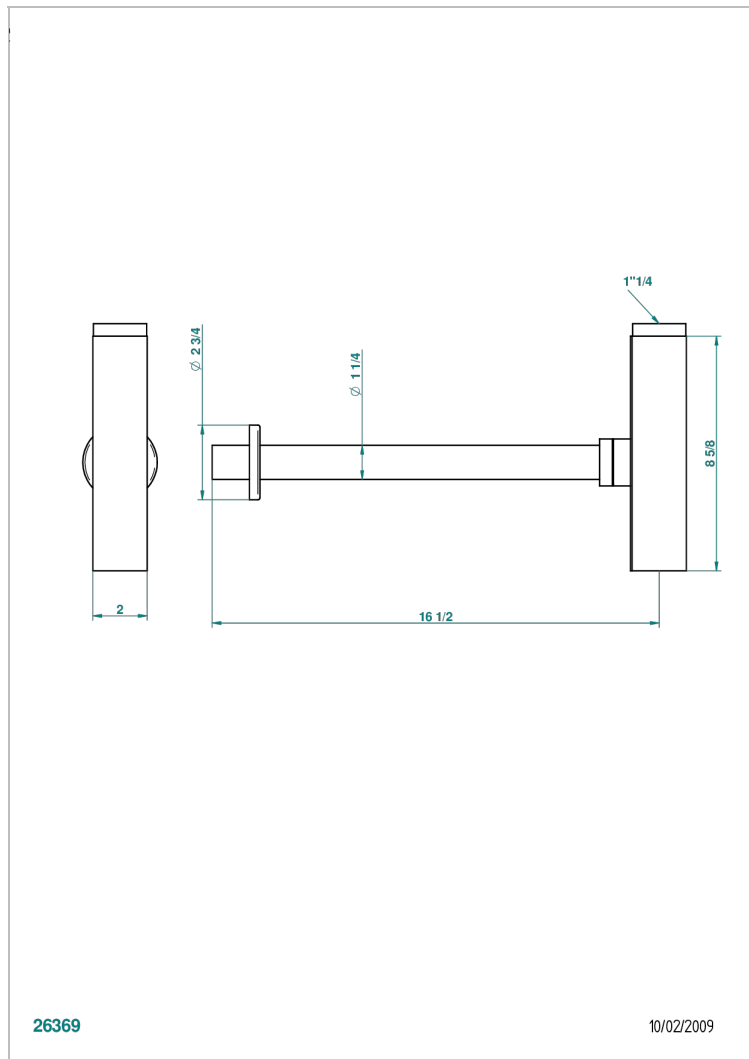

# ICON-X METAL INLAYS WITH LEVER HANDLES

U7K-309/SCUS

Square trap only for waste

## CHARACTERISTIC

- Icon-x metal inlays with lever handles
- Square trap only for waste