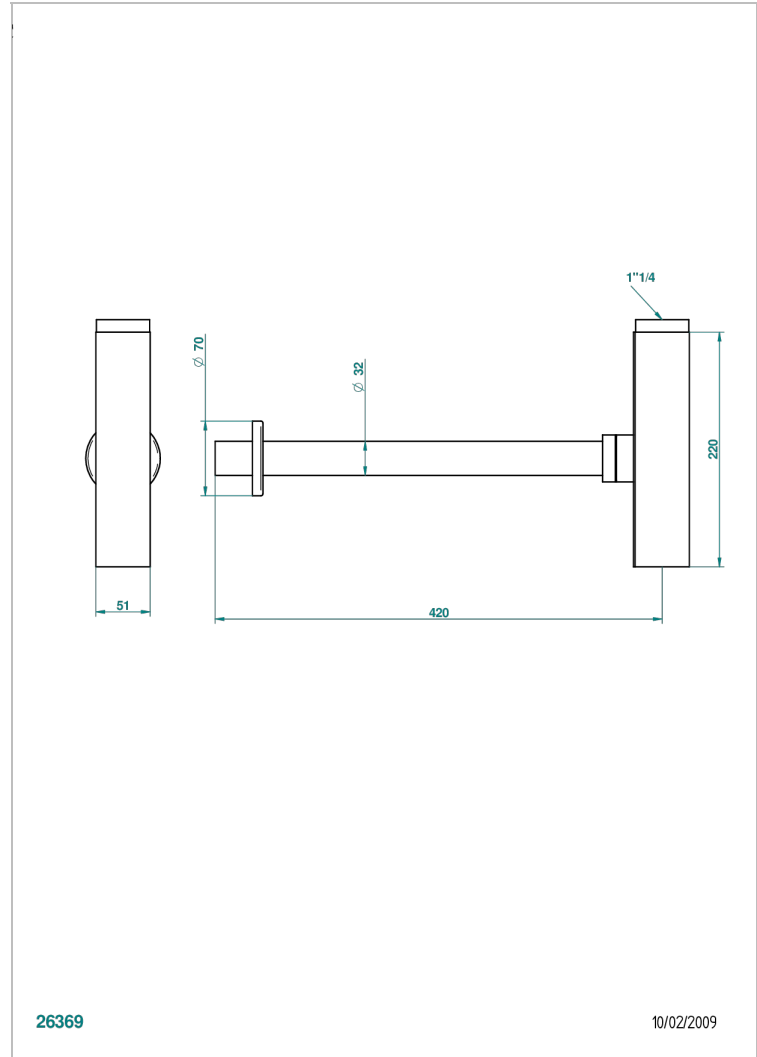

# ICON-X METAL INLAYS

U7J-309/SCUS

Square trap only for waste

26369

10/02/2009

## CHARACTERISTIC

- Icon-x metal inlays
- Square trap only for waste