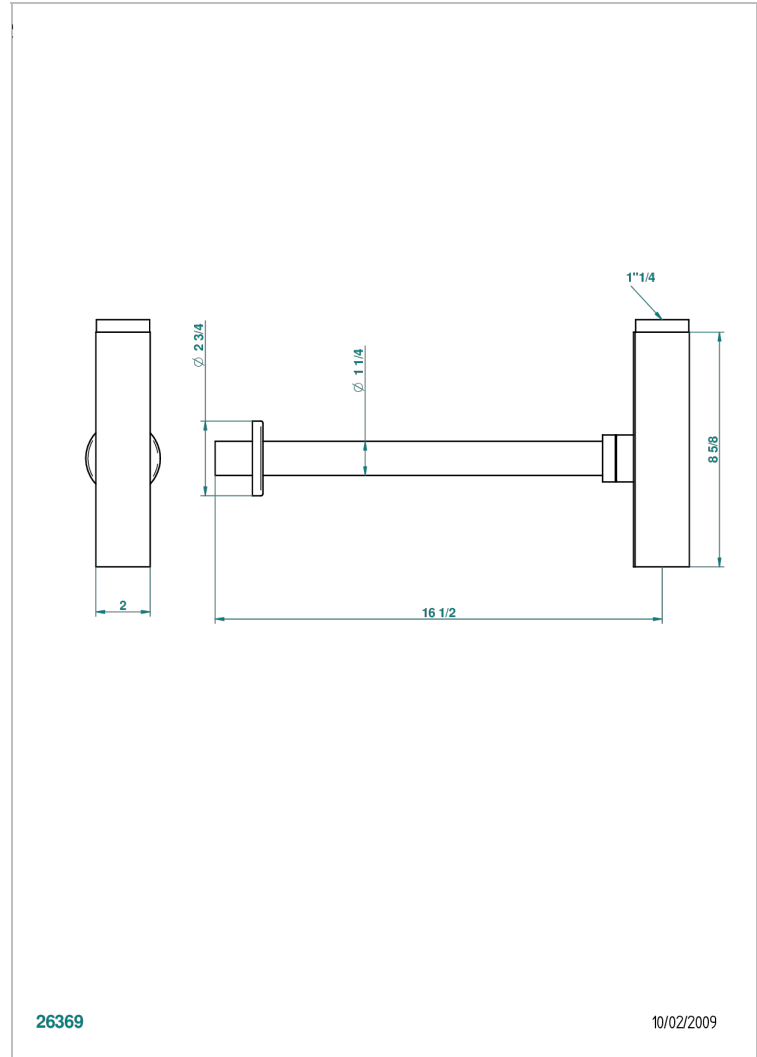

ICON-X METAL INLAYS

U7J-309/SCUS

Square trap only for waste

26369

10/02/2009

CHARACTERISTIC

- Icon-x metal inlays
- Square trap only for waste

AVAILABLE FINITIONS