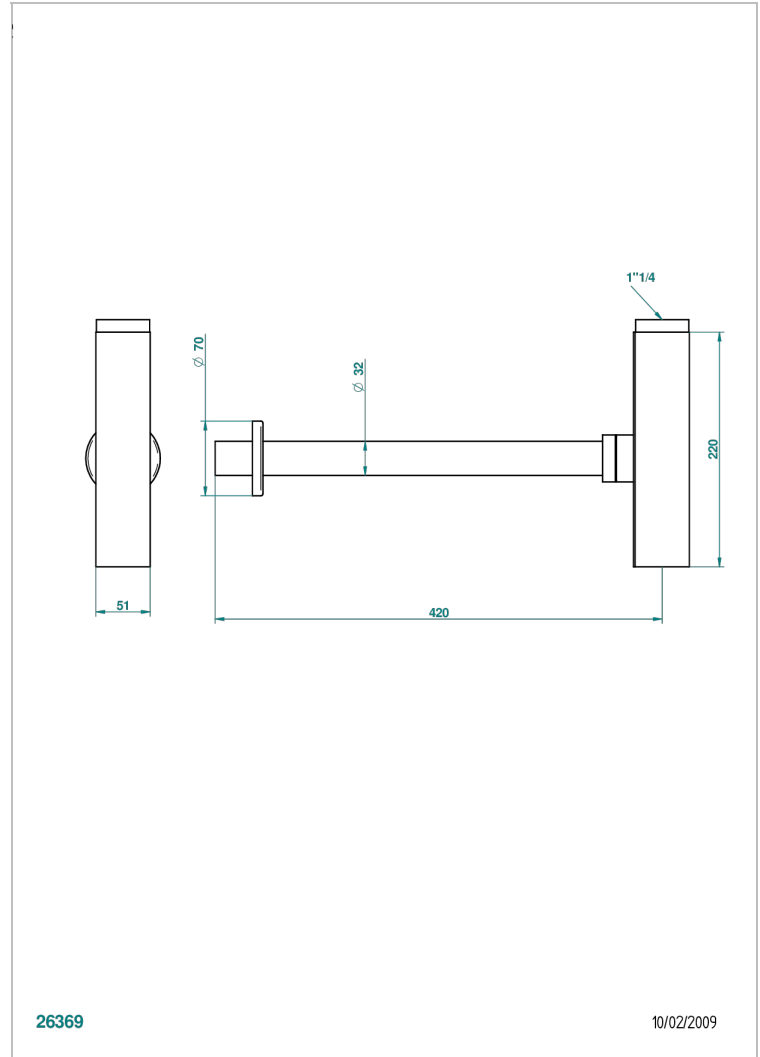

# GENERAL PRODUCTS

G00-309/SCUS

Square trap only for waste

THG<sup>®</sup>  
PARIS

26369

10/02/2009

## CHARACTERISTIC

- General Products
- Square trap only for waste