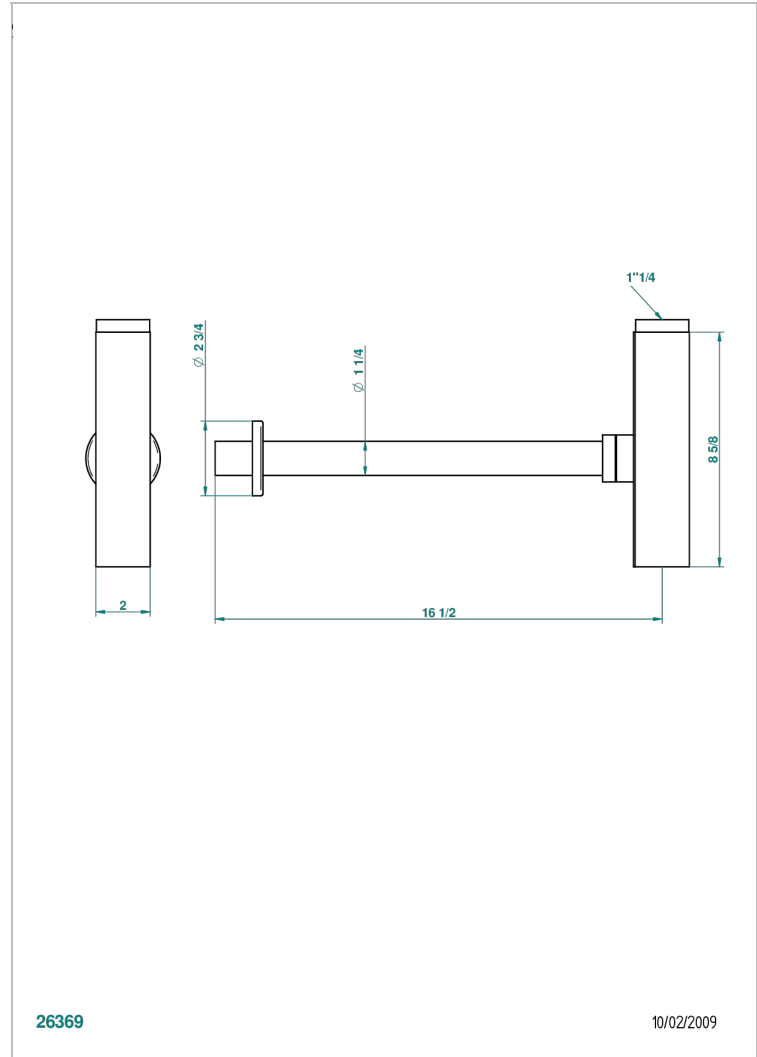

# GENERAL PRODUCTS

G00-309/SCUS

Square trap only for waste

THG<sup>®</sup>  
PARIS

## CHARACTERISTIC

- General Products
- Square trap only for waste