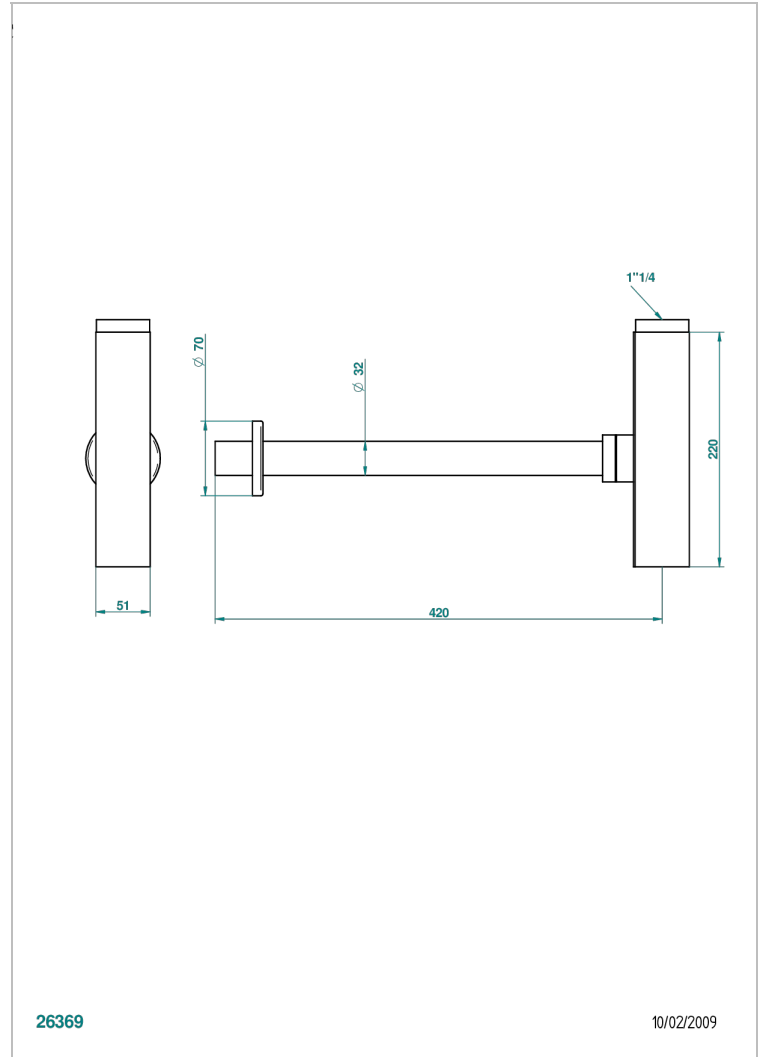

GENERAL ITEMS

G00-309/SC

Square trap only for waste

CHARACTERISTIC

- General Items
- Square trap only for waste

AVAILABLE FINITIONS

Antique nickel - H28
Black ceram - D30
Blush PVD - H62
Brass color PVD - H49
Brown bronze color PVD - F33
Gold color PVD - H52