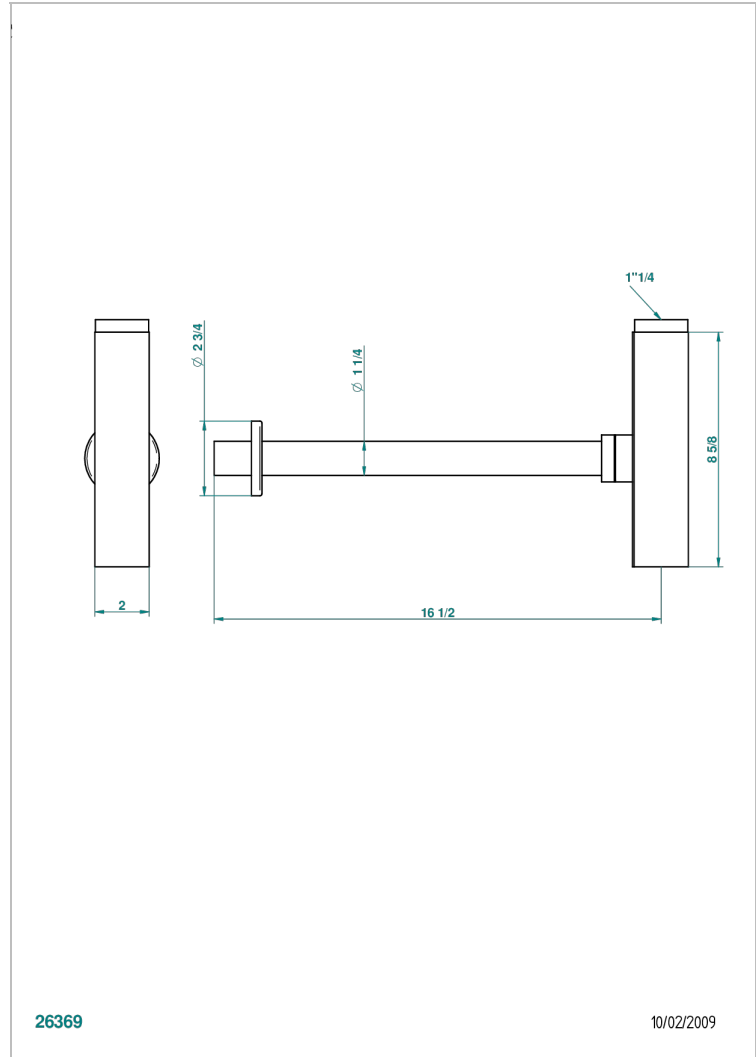

# GENERAL ITEMS

G00-309/SC

Square trap only for waste

26369

10/02/2009

## CHARACTERISTIC

- General Items
- Square trap only for waste