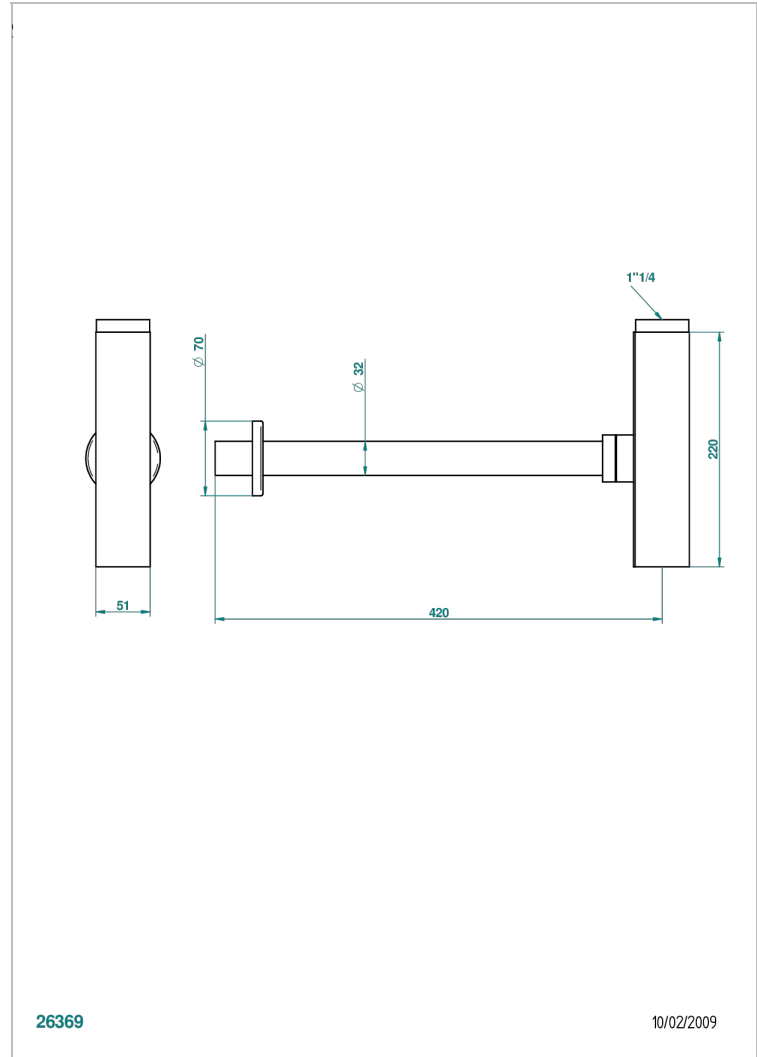

HIRONDELLES GOLD STAMPED

A4L-309/SCUS

Square trap only for waste

THG[®]
PARIS

26369

10/02/2009

CHARACTERISTIC

- Hironnelles Gold stamped
- Square trap only for waste