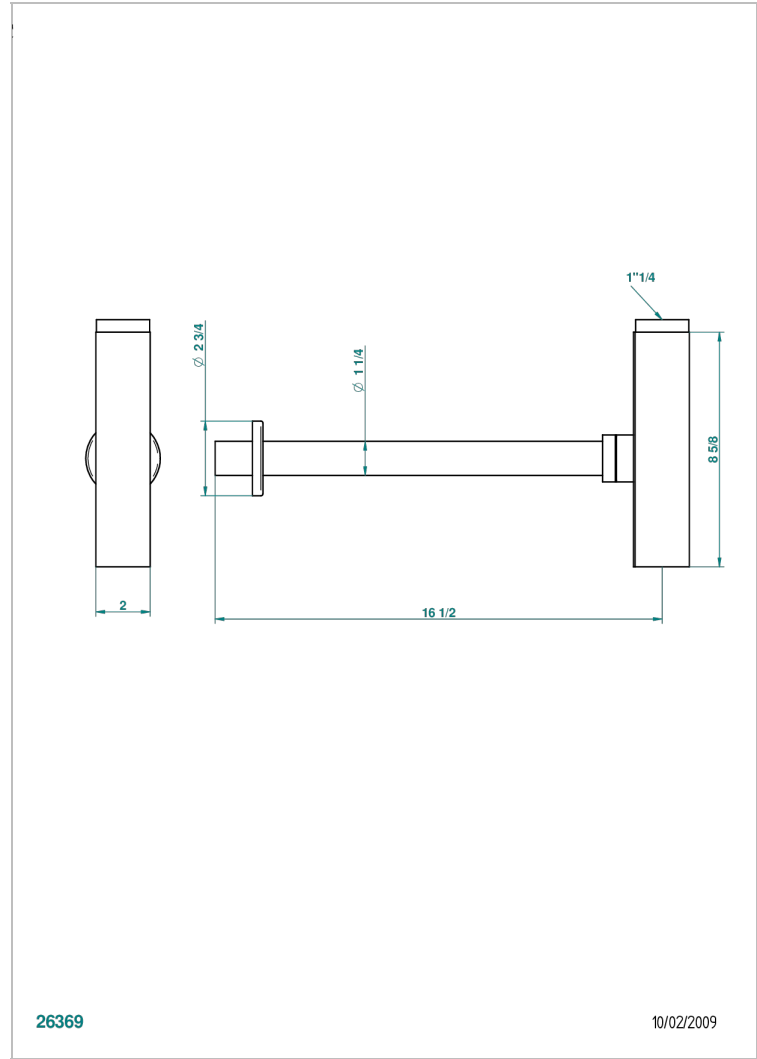

# HIRONDELLES GOLD STAMPED

A4L-309/SCUS

Square trap only for waste

THG<sup>®</sup>  
PARIS

## CARACTERÍSTICAS

- Hironnelles Gold stamped
- Square trap only for waste