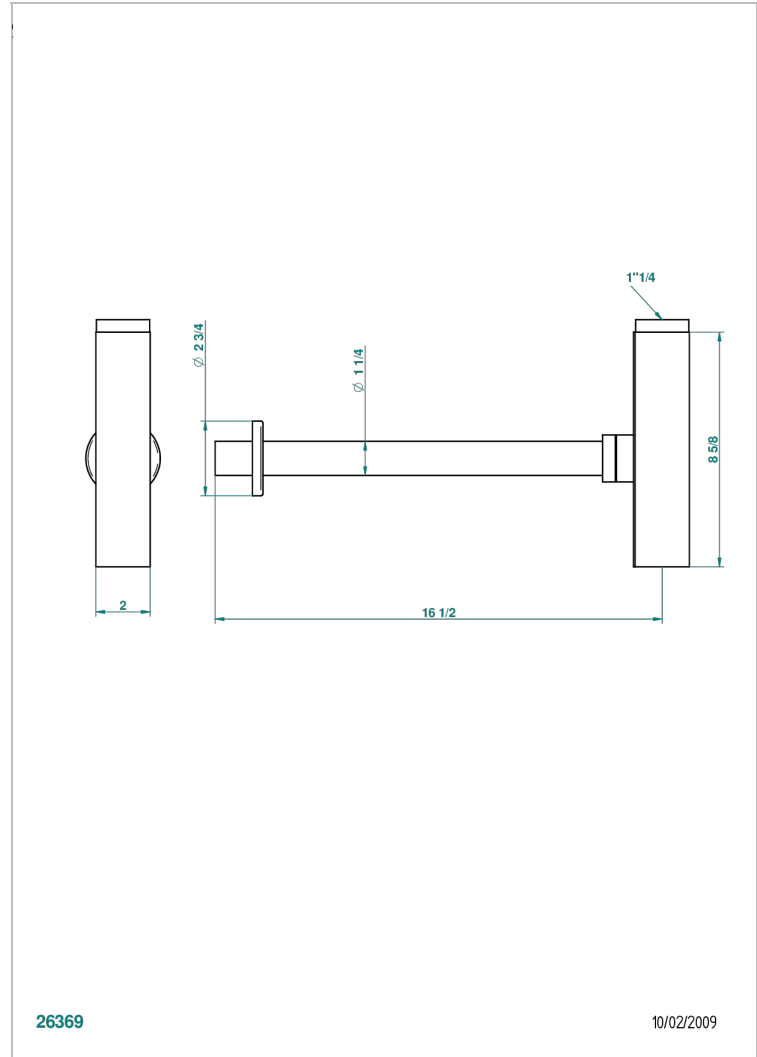

# HIRONDELLES GOLD STAMPED

A4L-309/SCUS

Square trap only for waste

## CHARACTERISTIC

- Hironnelles Gold stamped
- Square trap only for waste