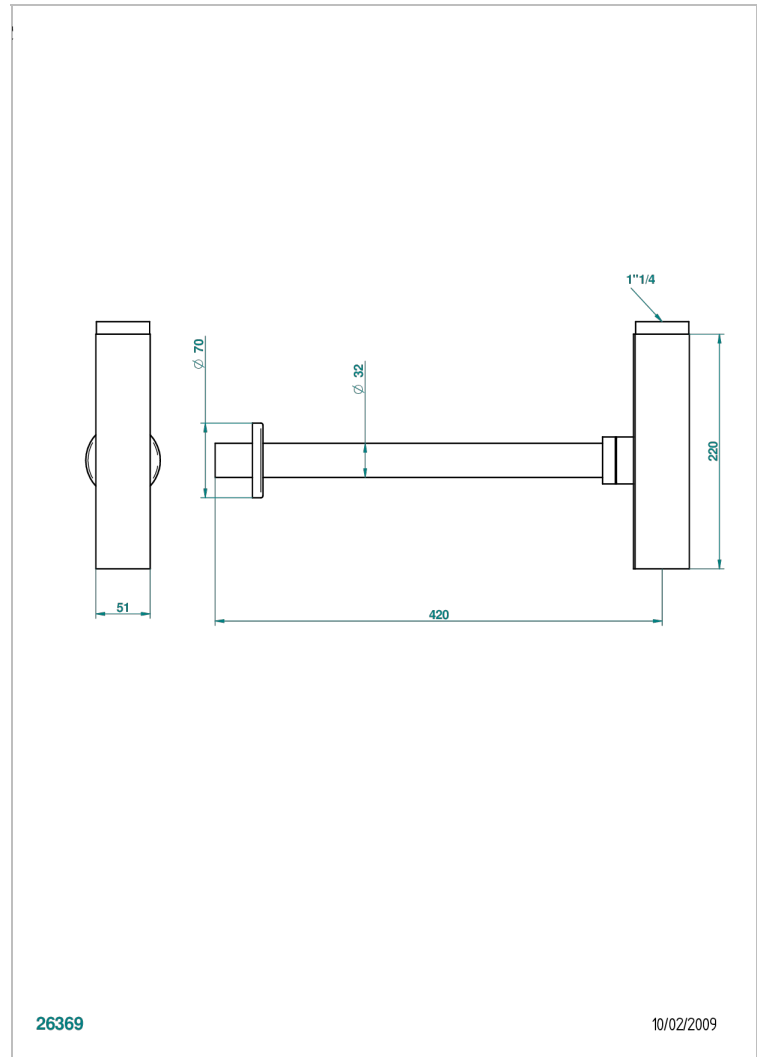

HIRONDELLES PLATINUM STAMPED

A4K-309/SCUS

Square trap only for waste

26369

10/02/2009

CHARACTERISTIC

- Hironnelles Platinum stamped
- Square trap only for waste

AVAILABLE FINITIONS