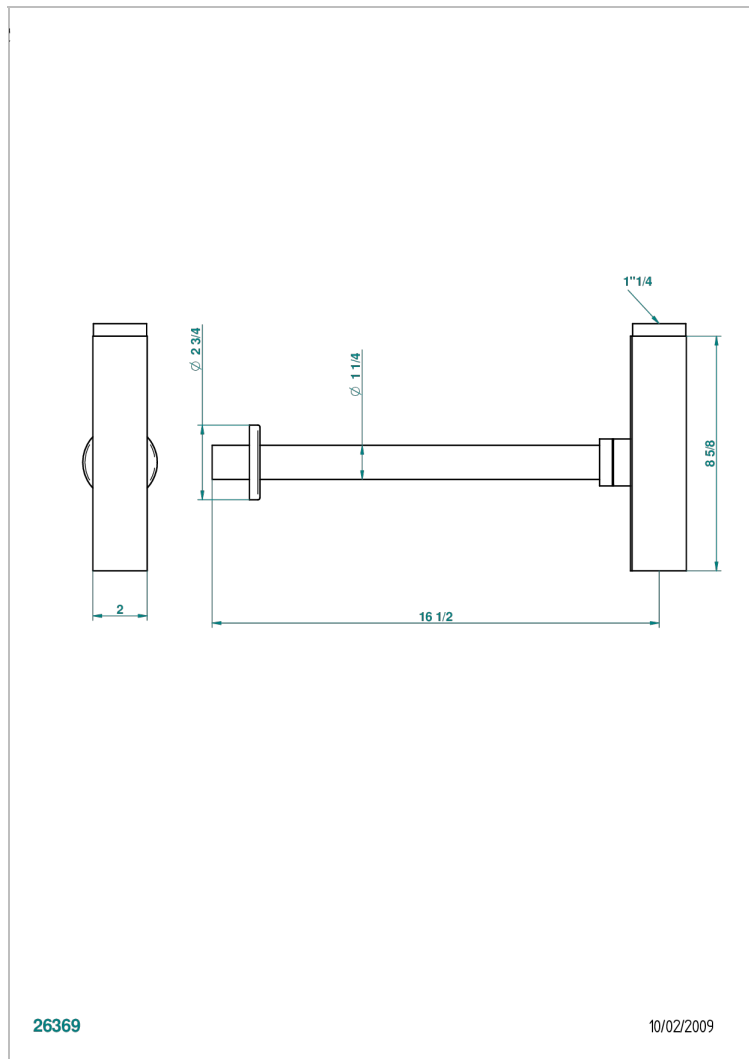

HIRONDELLES PLATINUM STAMPED

A4K-309/SCUS

Square trap only for waste

CHARACTERISTIC

- Hironnelles Platinum stamped
- Square trap only for waste

AVAILABLE FINITIONS

Black ceram - D30
Blush PVD - H62
Brass color PVD - H49
Brown bronze color PVD - F33
Chrome polished - A02
Copper antique matt, coated - H07