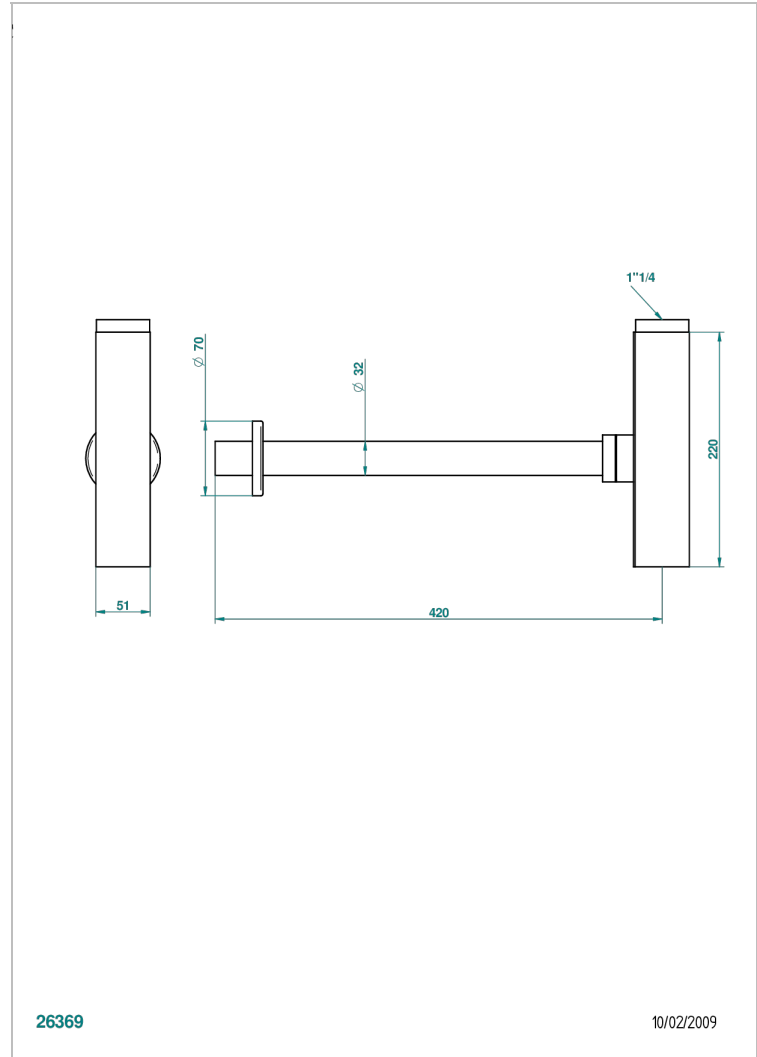

NIAGARA

A38-309/SCUS

Square trap only for waste

26369

10/02/2009

CHARACTERISTIC

- Niagara
- Square trap only for waste

AVAILABLE FINITIONS