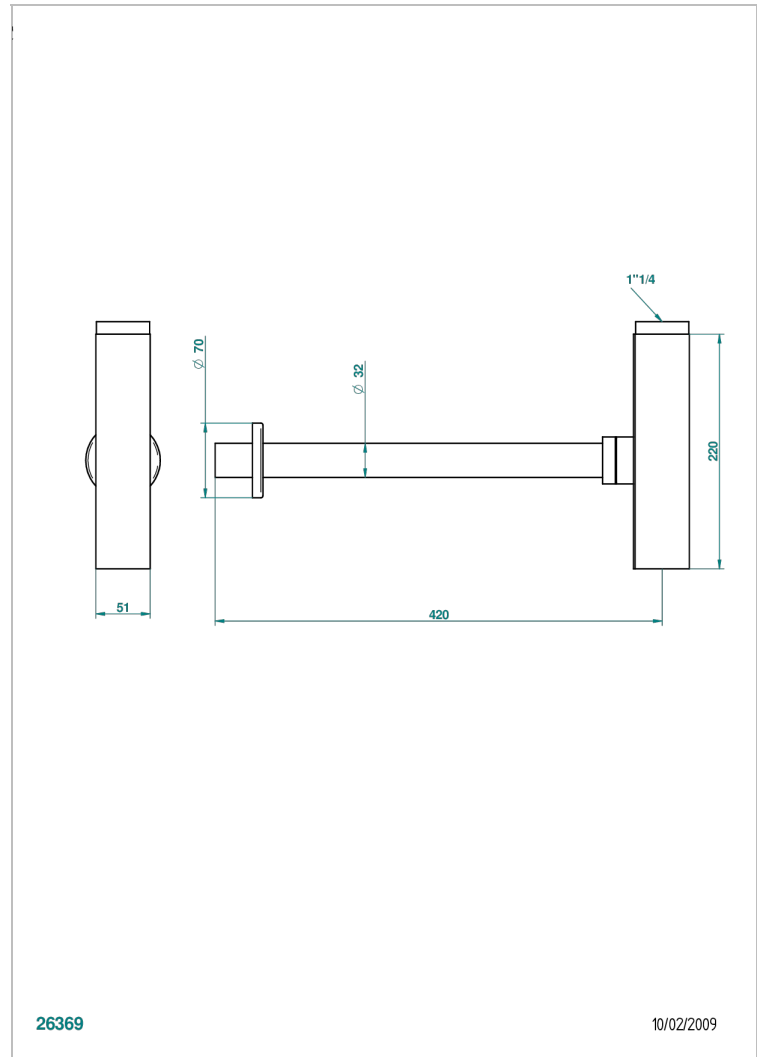

NIAGARA

A38-309/SC

Square trap only for waste

26369

10/02/2009

CHARACTERISTIC

- Niagara
- Square trap only for waste

AVAILABLE FINITIONS