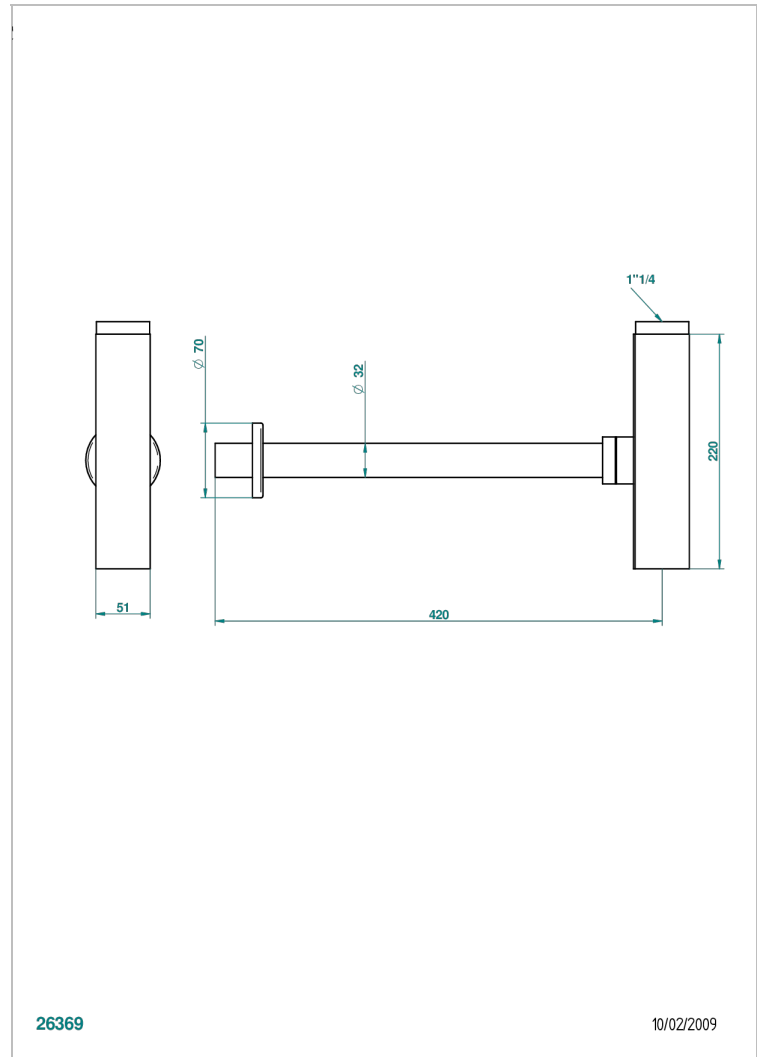

NIAGARA

A38-309/SC

Square trap only for waste

CHARACTERISTIC

- Niagara
- Square trap only for waste

AVAILABLE FINITIONS

Antique nickel - H28
Black ceram - D30
Blush PVD - H62
Brass color PVD - H49
Brown bronze color PVD - F33
Gold color PVD - H52