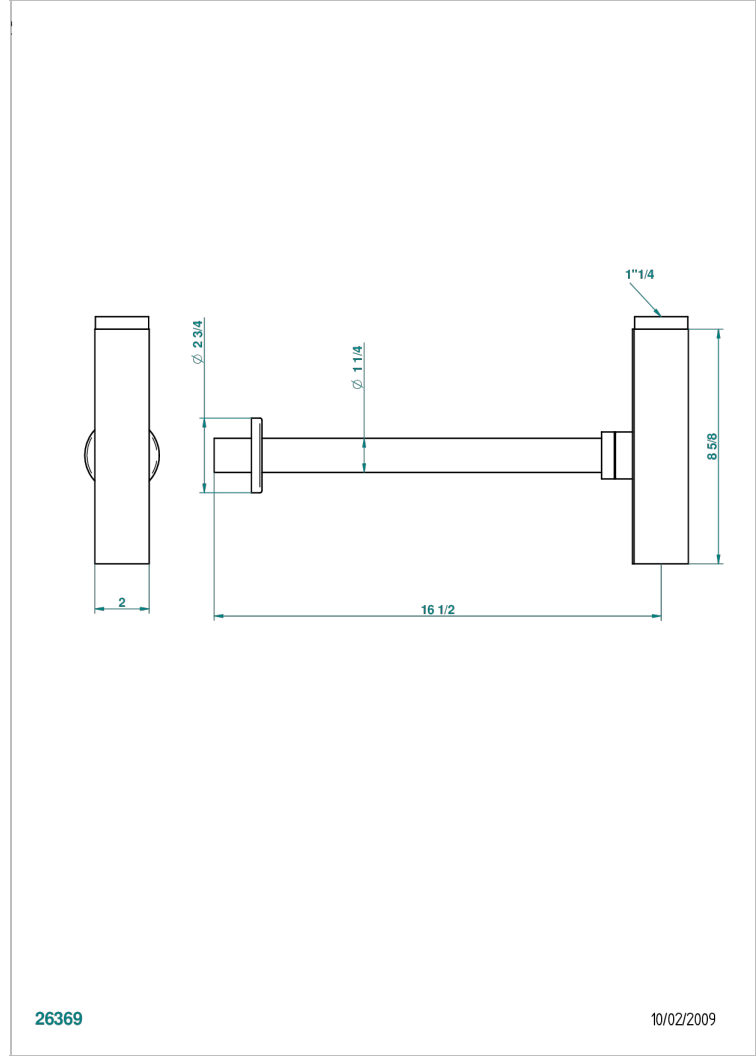

# NIAGARA

A38-309/SC

Square trap only for waste

THG<sup>®</sup>  
PARIS

26369

10/02/2009

## CHARACTERISTIC

- Niagara
- Square trap only for waste