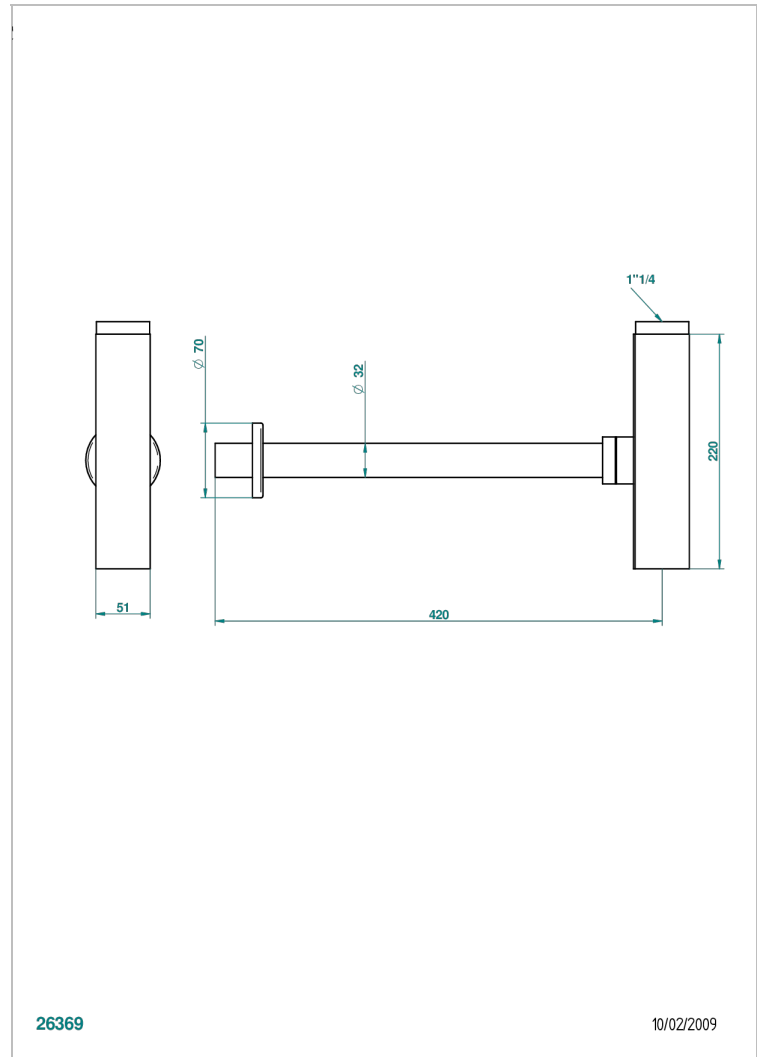

NIAGARA

A38-309/SC

Square trap only for waste

THG[®]
PARIS

26369

10/02/2009

CHARACTERISTIC

- Niagara
- Square trap only for waste